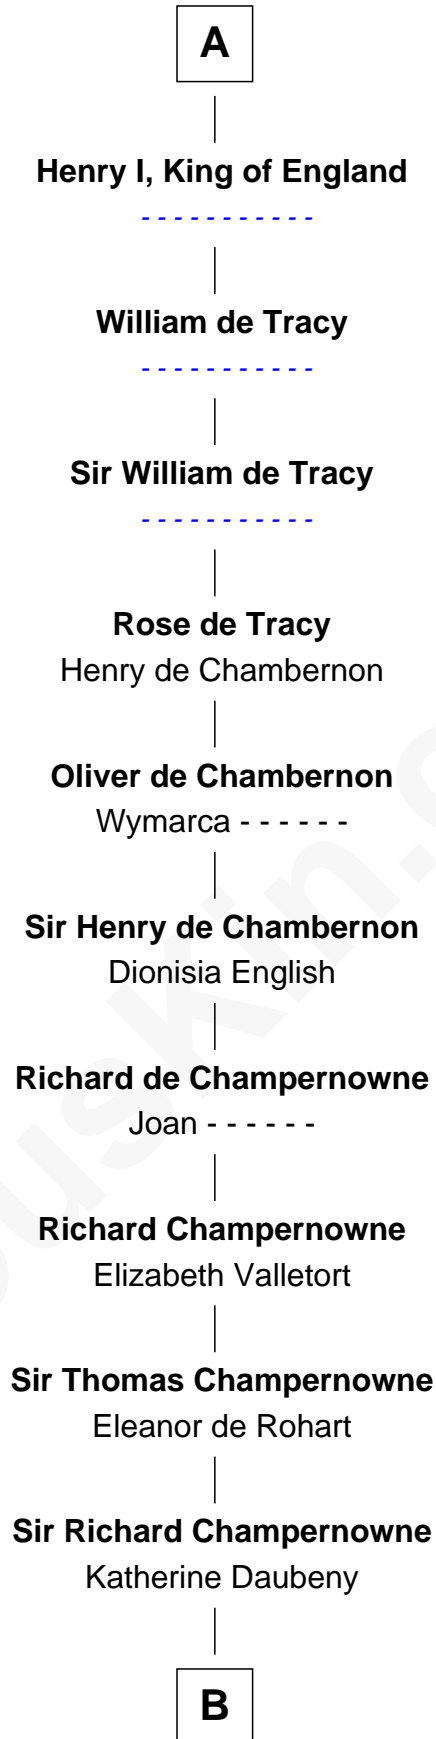

# FamousKin.com Relationship Chart of

**Alfred the Great**

*King of the Anglo-Saxons*

31st Great-grandfather of

**Hiram Bingham**

*69th Governor of Connecticut*

**Alfred the Great**

Ealhswith of Mercia

**AElfthryth of Wessex**

Baudouin II of Flanders

**Arnulf of Flanders**

Adele of Vermandois

**Baudoin III of Flanders**

Mathilde of Saxony

**Arnulf II of Flanders**

Rozala of Lombardy

**Baudoin IV of Flanders**

Ogive of Luxembourg

**Baudoin V of Flanders**

Adela of France

**Matilda of Flanders**

William I, King of England

**A**

**B**

**John Champernowne**

Margaret Hamley

**Richard Champernowne**

Elizabeth Reynell

**Elizabeth Champernowne**

William Fortescue

**Jane Fortescue**

John Cobleigh