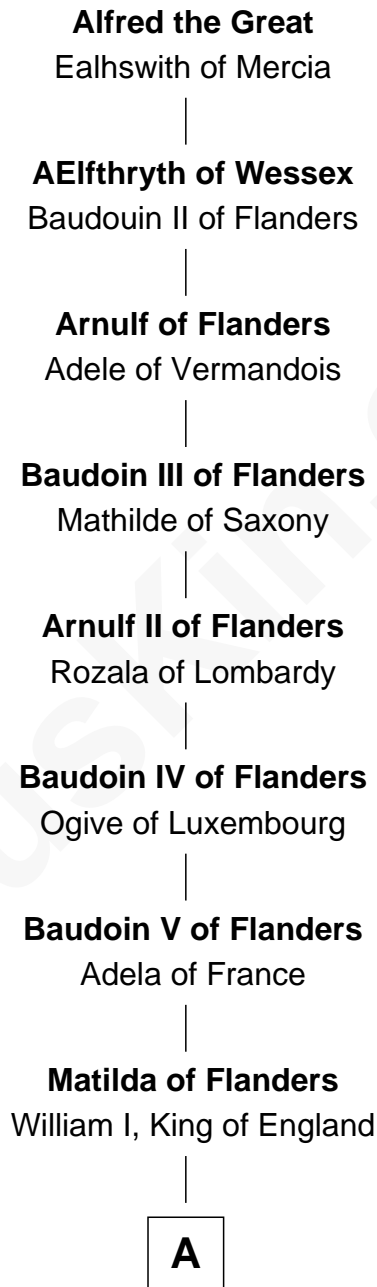

FamousKin.com Relationship Chart of

Alfred the Great

King of the Anglo-Saxons

32nd Great-grandfather of

Shadoe Stevens

Radio Disc Jockey

A

Henry I, King of England

Maud of Scotland

Maud of England

Geoffrey Plantagenet

Henry II, King of England

Eleanor of Aquitaine

John, King of England

----- De Warenne

Sir Richard FitzRoy