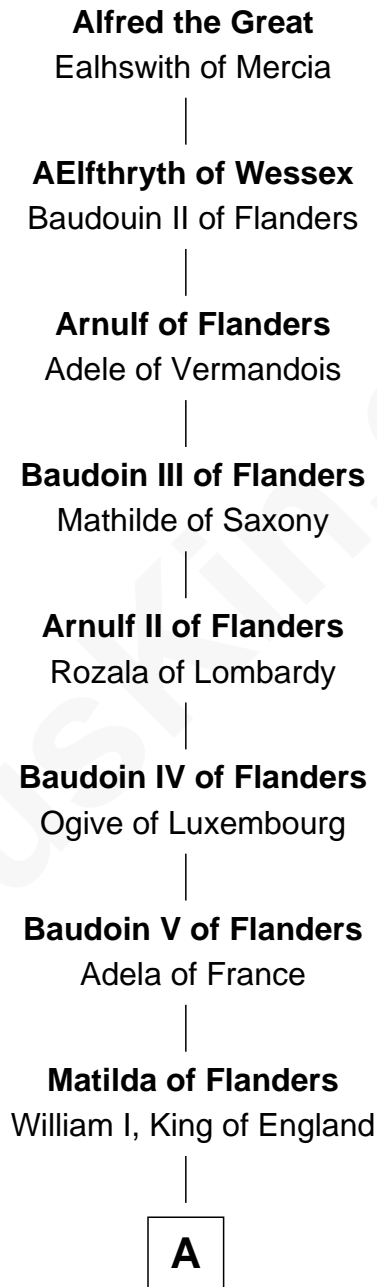

FamousKin.com Relationship Chart of

Alfred the Great

King of the Anglo-Saxons

36th Great-grandfather of

Ava Michelle

Model and Actress

A

Henry I, King of England

Maud of Scotland

Maud of England

Geoffrey Plantagenet

Henry II, King of England

Eleanor of Aquitaine

John, King of England

Isabelle of Angoulême

Henry III, King of England

Eleanor of Provence

Edward I, King of England

Eleanor of Castile

Elizabeth Plantagenet

Humphrey de Bohun

Sir William de Bohun

Elizabeth de Badlesmere

Elizabeth de Bohun