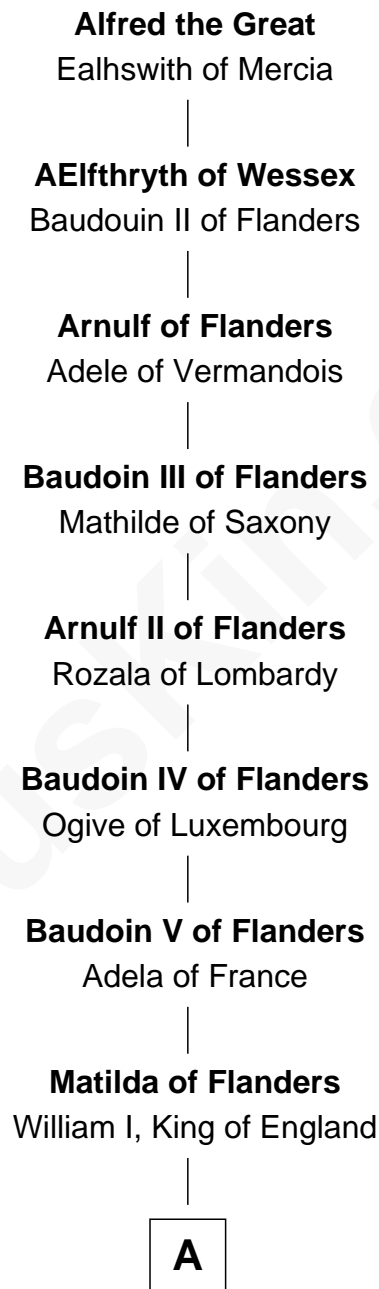

FamousKin.com Relationship Chart of

Alfred the Great

King of the Anglo-Saxons

33rd Great-grandfather of

Penn Jillette

Magician

A

Henry I, King of England

Maud of Scotland

Maud of England

Geoffrey Plantagenet

Henry II, King of England

Eleanor of Aquitaine

John, King of England

Isabelle of Angoulême

Richard Plantagenet

Sir Richard of Cornwall

Joan -----

Joan of Cornwall

Sir John Howard

Sir John Howard

Alice de Bois

Joan Howard

Sir Peter de Brewes