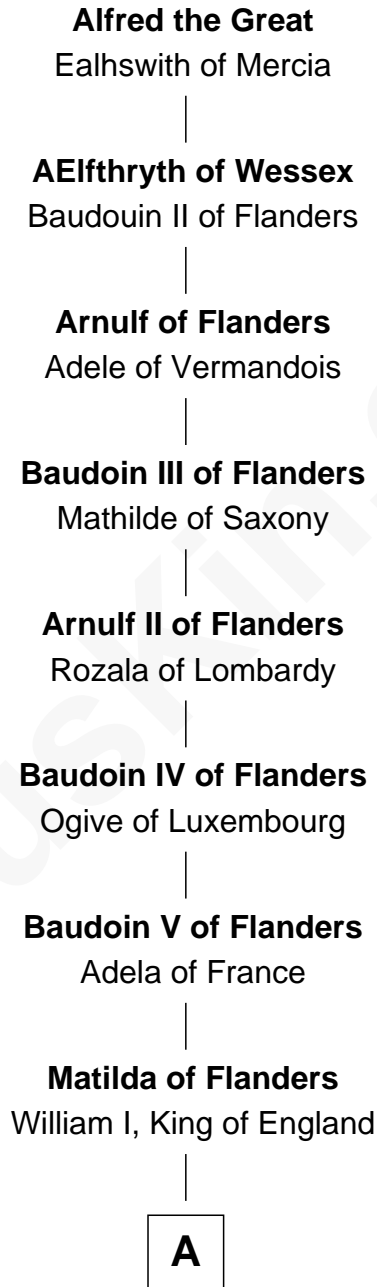

FamousKin.com Relationship Chart of

Alfred the Great

King of the Anglo-Saxons

32nd Great-grandfather of

Anthony West

Novelist and writer for the New Yorker

A

Henry I, King of England

Maud of Scotland

Maud of England

Geoffrey Plantagenet

Henry II, King of England

Ida de Tony

Sir William Longespee

Ela of Salisbury

William Longespee