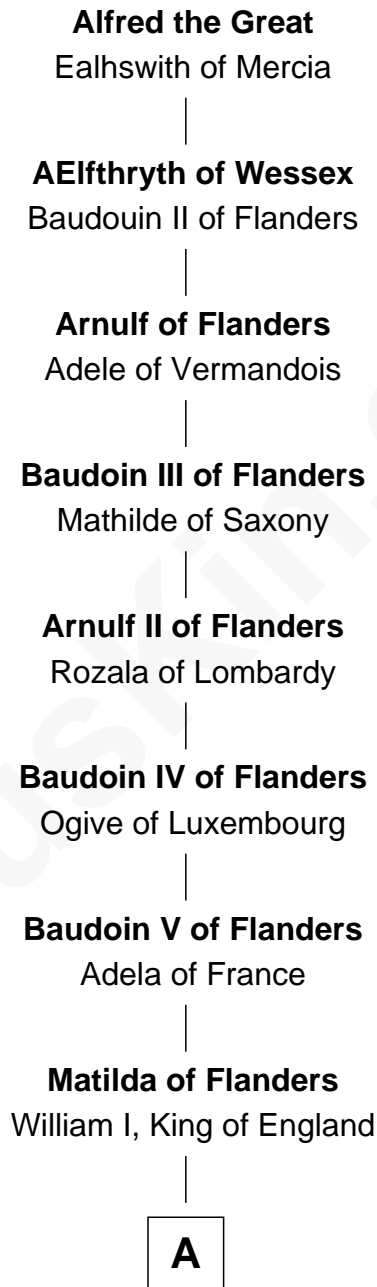

FamousKin.com Relationship Chart of

Alfred the Great

King of the Anglo-Saxons

29th Great-grandfather of

Noel Coward

Playwright, Actor, and Songwriter

A

Henry I, King of England

Maud of Scotland

Maud of England

Geoffrey Plantagenet

Henry II, King of England

Eleanor of Aquitaine

John, King of England

Isabelle of Angoulême

Henry III, King of England

Eleanor of Provence

Edward I, King of England

Eleanor of Castile

Edward II, King of England

Isabella of France

Edward III, King of England

Philippa of Hainault

John of Gaunt