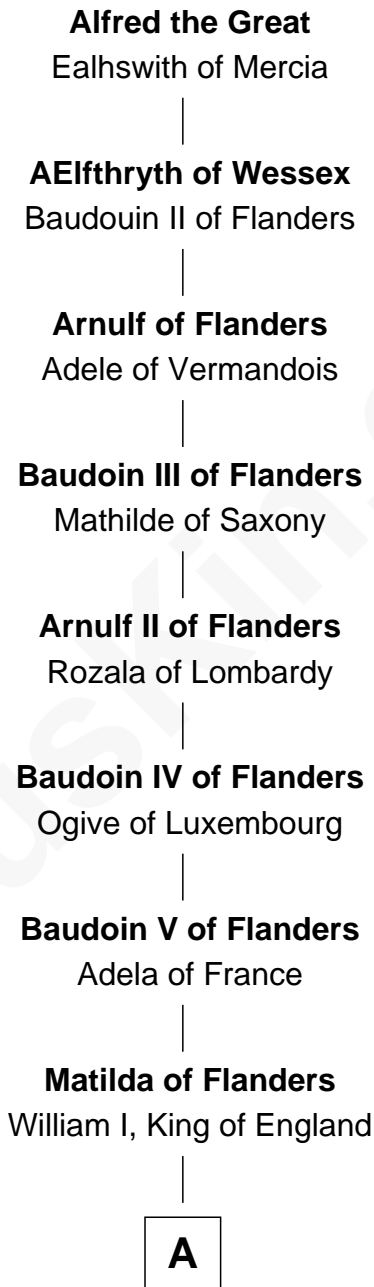

# FamousKin.com Relationship Chart of

**Alfred the Great**

*King of the Anglo-Saxons*

36th Great-grandfather of

**Sydney Biddle Barrows**

*Mayflower Madam*

**A**

**Henry I, King of England**

Maud of Scotland

**Maud of England**

Geoffrey Plantagenet

**Henry II, King of England**

Eleanor of Aquitaine

**John, King of England**

Isabelle of Angoulême

**Henry III, King of England**

Eleanor of Provence

**Edward I, King of England**

Eleanor of Castile

**Elizabeth Plantagenet**

Humphrey de Bohun

**Sir William de Bohun**

Elizabeth de Badlesmere

**Elizabeth de Bohun**