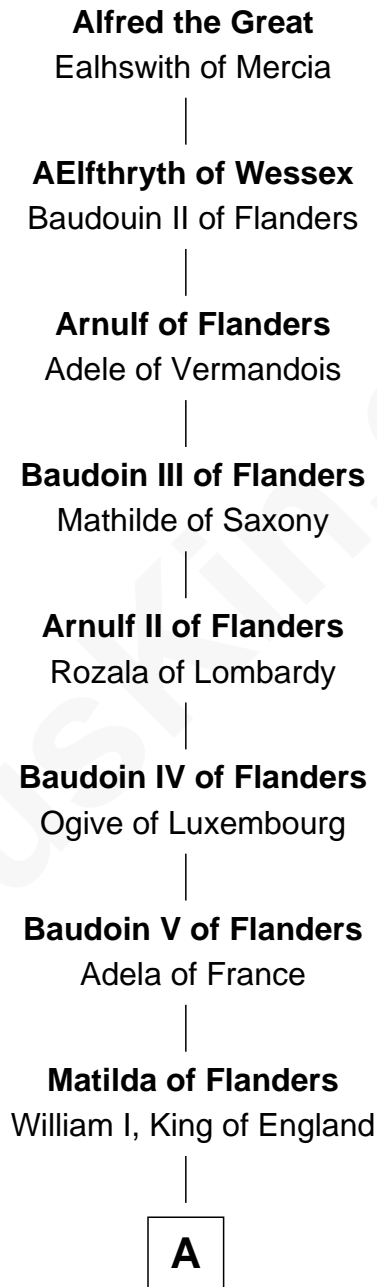

FamousKin.com Relationship Chart of

Alfred the Great

King of the Anglo-Saxons

26th Great-grandfather of

Caleb Brewster

Member of the Culper Spy Ring during the American Revolution

A

Henry I, King of England

Maud of Scotland

Maud of England

Geoffrey Plantagenet

Henry II, King of England

Eleanor of Aquitaine

John, King of England

Isabelle of Angoulême

Henry III, King of England

Eleanor of Provence

Edward I, King of England

Eleanor of Castile

Elizabeth Plantagenet

Humphrey de Bohun

Margaret de Bohun

Sir Hugh de Courtnay

Elizabeth de Courtnay