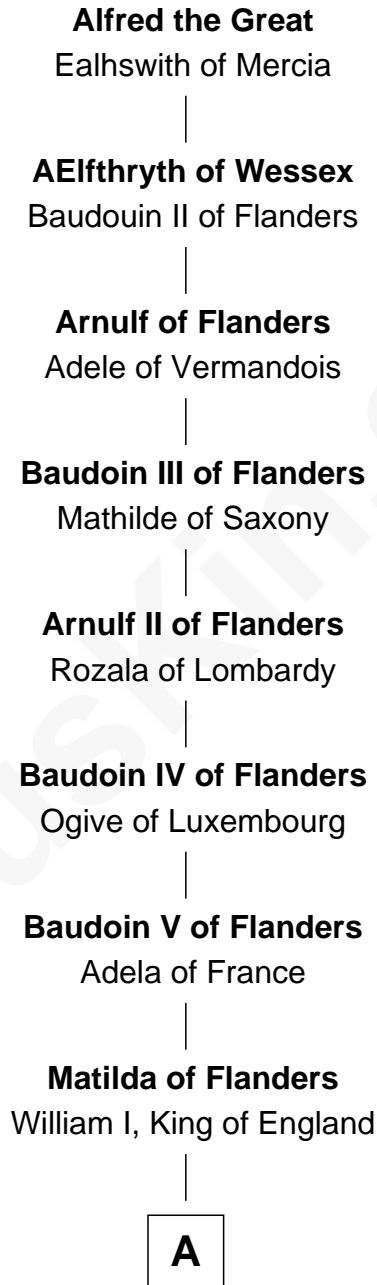

FamousKin.com Relationship Chart of

Alfred the Great

King of the Anglo-Saxons

32nd Great-grandfather of

Randolph Scott

Movie Actor

A

Henry I, King of England

Maud of Scotland

Maud of England

Geoffrey Plantagenet

Henry II, King of England

Ida de Tony

Sir William Longespee

Ela of Salisbury

William Longespee