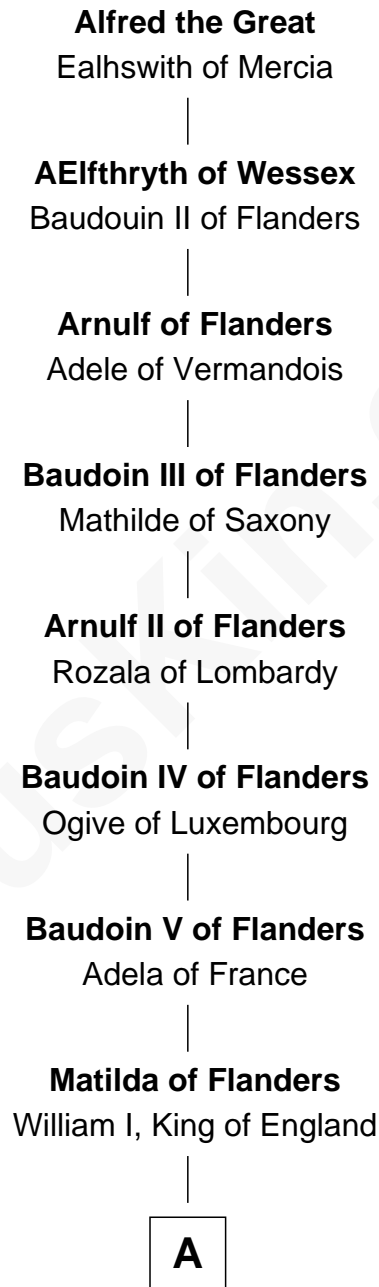

FamousKin.com Relationship Chart of

Alfred the Great

King of the Anglo-Saxons

35th Great-grandfather of

Kate Upton

Sports Illustrated Swimsuit Cover Model

A

Henry I, King of England

Maud of Scotland

Maud of England

Geoffrey Plantagenet

Henry II, King of England

Eleanor of Aquitaine

John, King of England

Isabelle of Angoulême

Henry III, King of England

Eleanor of Provence

Edward I, King of England

Margaret of France

Edmund of Woodstock

Margaret Wake

Joan Plantagenet

Thomas Holand

Sir Thomas de Holand