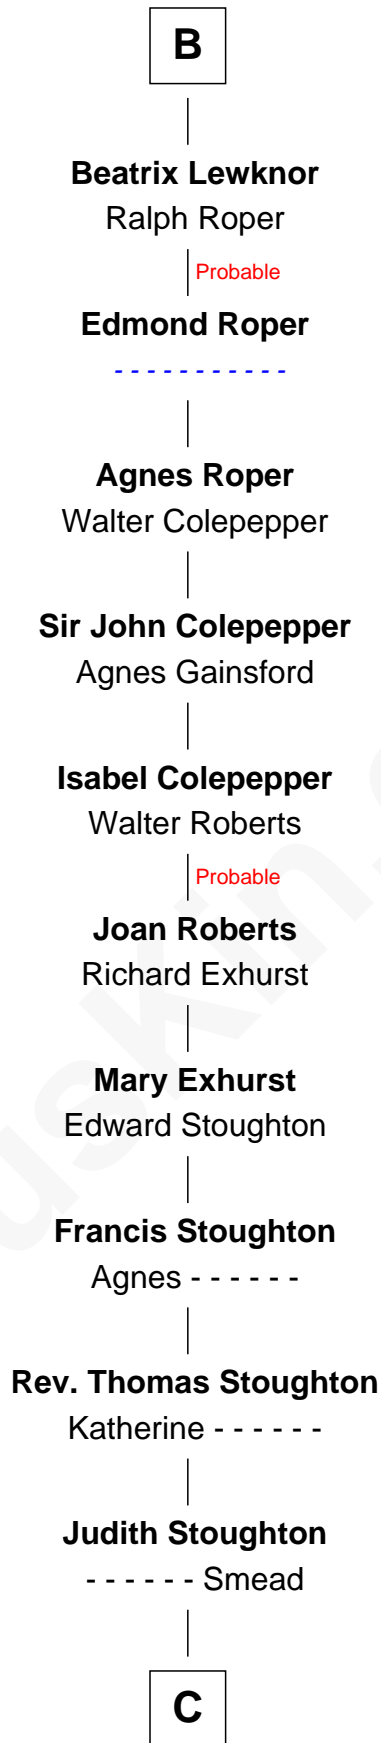

FamousKin.com Relationship Chart of

Alfred the Great

King of the Anglo-Saxons

35th Great-grandfather of

Lillian Gish

Stage, TV and Movie Actress

Alfred the Great

Ealhswith of Mercia

Mathilde of Louvain

Lambert II of Lens

Adelaide of Normandy

FamousKin.com

A

Judith of Lens

Waltheof II of Northumbria

Maud of Northumberland

Katherine Bardolf

Probable

B

C

William Smead

Elizabeth Lawrence

Ebenezer Smead

Esther Catlin