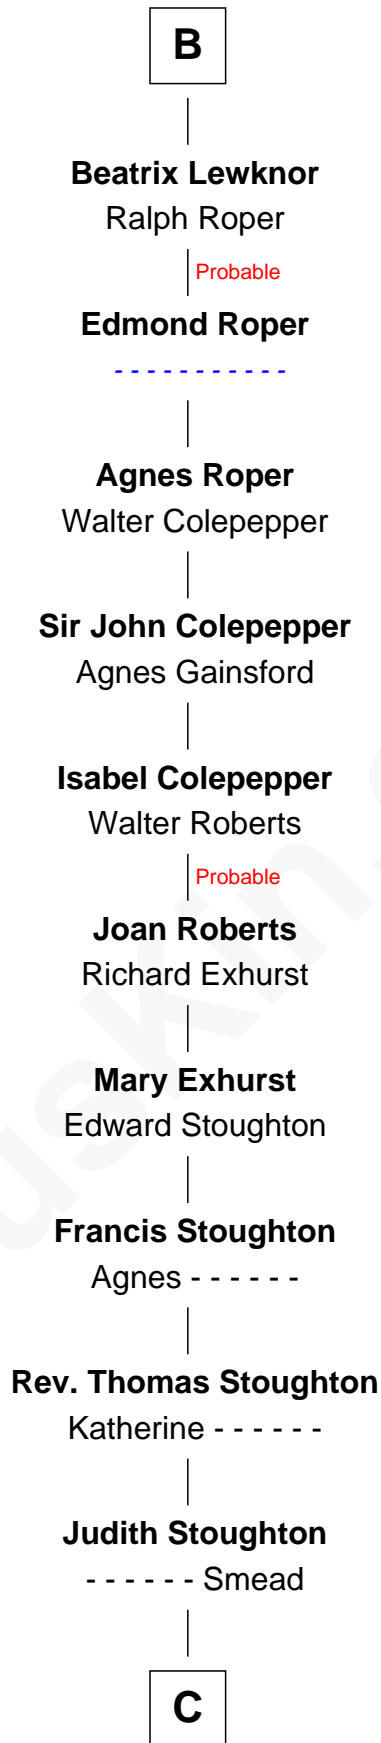

FamousKin.com Relationship Chart of

Alfred the Great

King of the Anglo-Saxons

33rd Great-grandfather of

Howard Hawks

Movie Director

Alfred the Great

Ealhswith of Mercia

Mathilde of Louvain

Lambert II of Lens

Adelaide of Normandy

A

A

—
Judith of Lens

Waltheof II of Northumbria

—
Maud of Northumberland

Richard de Keynes

—
Richard de Keynes

Alice de Mankesy

—
Joan de Keynes

Sir Roger Lewknor

—
Sir Thomas Lewknor

Sybil - - - - -

—
Sir Roger Lewknor

Katherine Bardolf

—
Probable

B

C

William Smead

Elizabeth Lawrence

Judith Smead

Eleazer Hawks