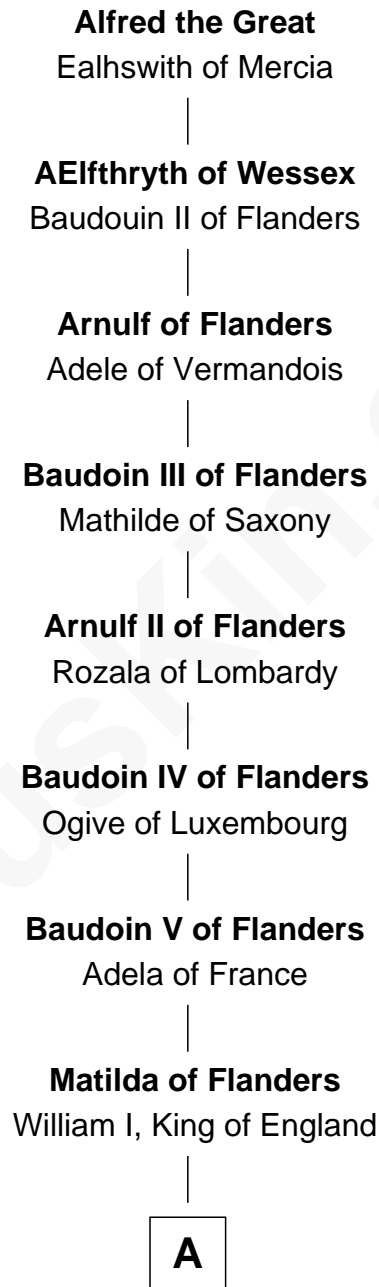

FamousKin.com Relationship Chart of

Alfred the Great

King of the Anglo-Saxons

31st Great-grandfather of

Louis Auchincloss

Author

A

Henry I, King of England

Maud of Scotland

Maud of England

Geoffrey Plantagenet

Henry II, King of England

Eleanor of Aquitaine

John, King of England

Isabelle of Angoulême

Henry III, King of England

Eleanor of Provence

Edward I, King of England

Margaret of France

Edmund of Woodstock

Margaret Wake

Joan Plantagenet

Thomas Holand

John de Holand