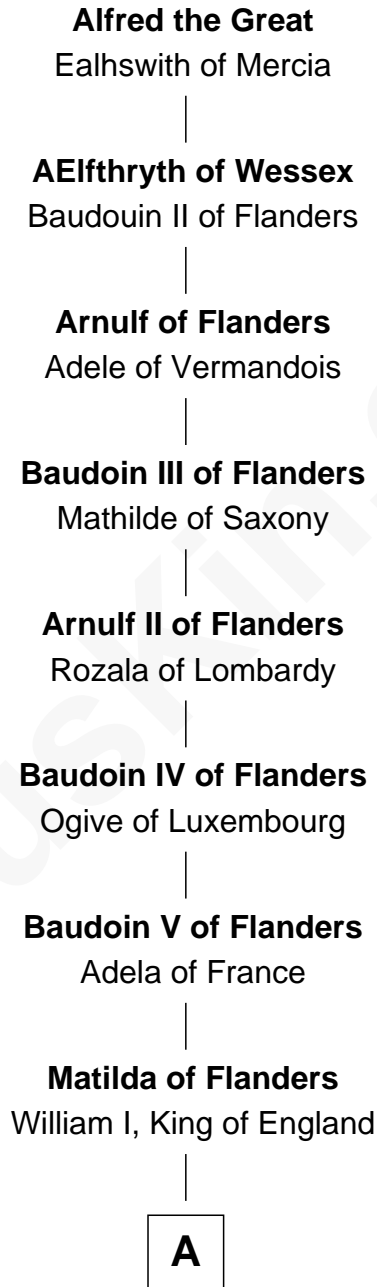

FamousKin.com Relationship Chart of

Alfred the Great

King of the Anglo-Saxons

21st Great-grandfather of

Rev. Charles Chauncey

(1589 - 1671/2) Great Migration Immigrant 1638

A

Henry I, King of England