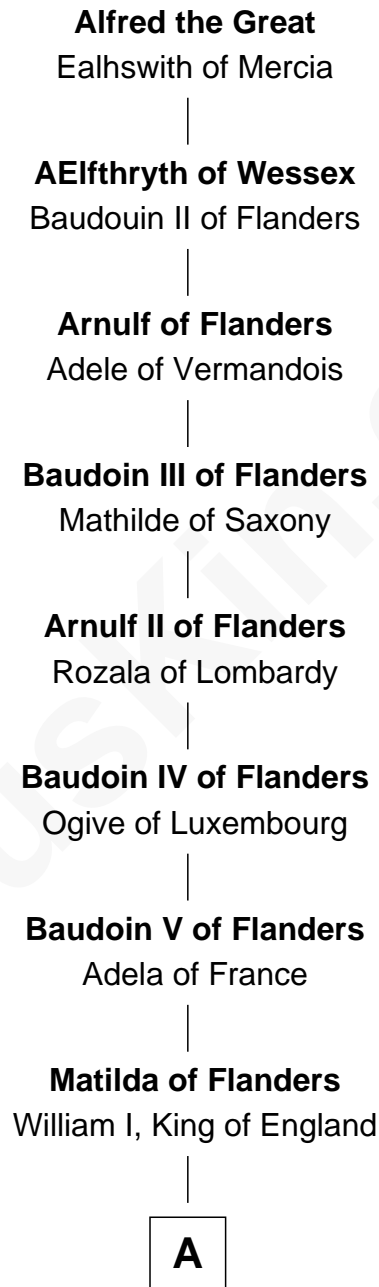

FamousKin.com Relationship Chart of

Alfred the Great

King of the Anglo-Saxons

31st Great-grandfather of

Allen Dulles

5th Director of the C.I.A.

A

Henry I, King of England

Maud of Scotland

Maud of England

Geoffrey Plantagenet

Henry II, King of England

Eleanor of Aquitaine

John, King of England

----- De Warenne

Sir Richard FitzRoy