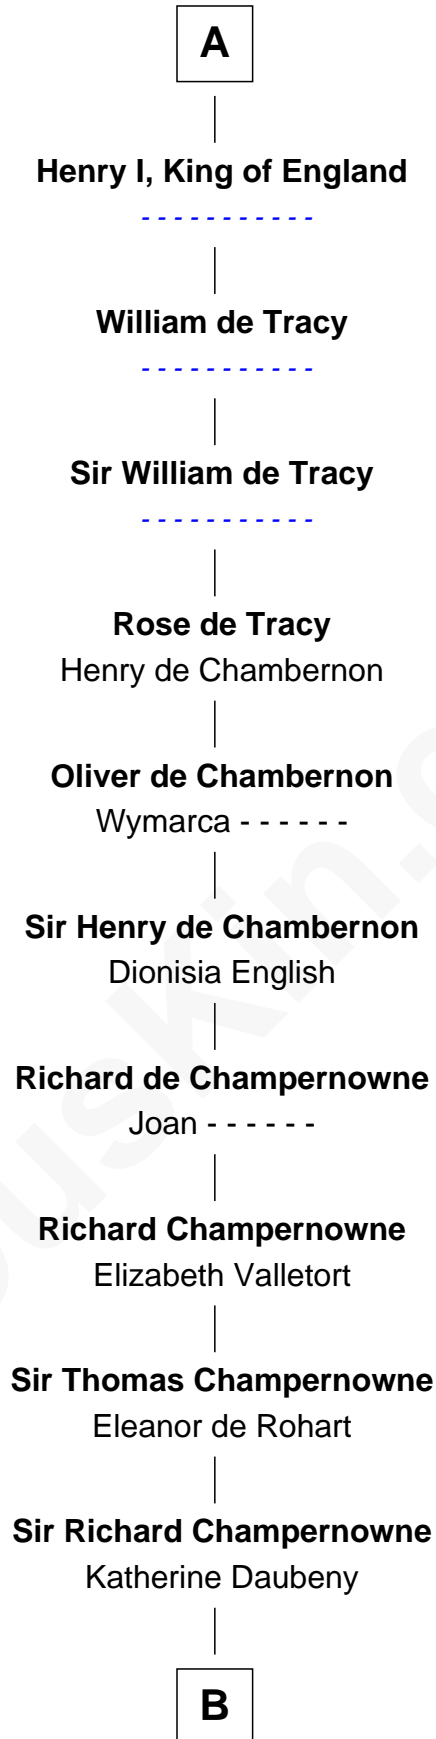

# FamousKin.com Relationship Chart of

**Alfred the Great**

*King of the Anglo-Saxons*

35th Great-grandfather of

**Mike Huckabee**

*44th Governor of Arkansas*

**Alfred the Great**

Ealhswith of Mercia

**AElfthryth of Wessex**

Baudouin II of Flanders

**Arnulf of Flanders**

Adele of Vermandois

**Baudoin III of Flanders**

Mathilde of Saxony

**Arnulf II of Flanders**

Rozala of Lombardy

**Baudoin IV of Flanders**

Ogive of Luxembourg

**Baudoin V of Flanders**

Adela of France

**Matilda of Flanders**

William I, King of England

**A**

**B**

**John Champernowne**

Margaret Hamley

**Richard Champernowne**

Elizabeth Reynell

**Elizabeth Champernowne**

William Fortescue

**Jane Fortescue**

John Cobleigh