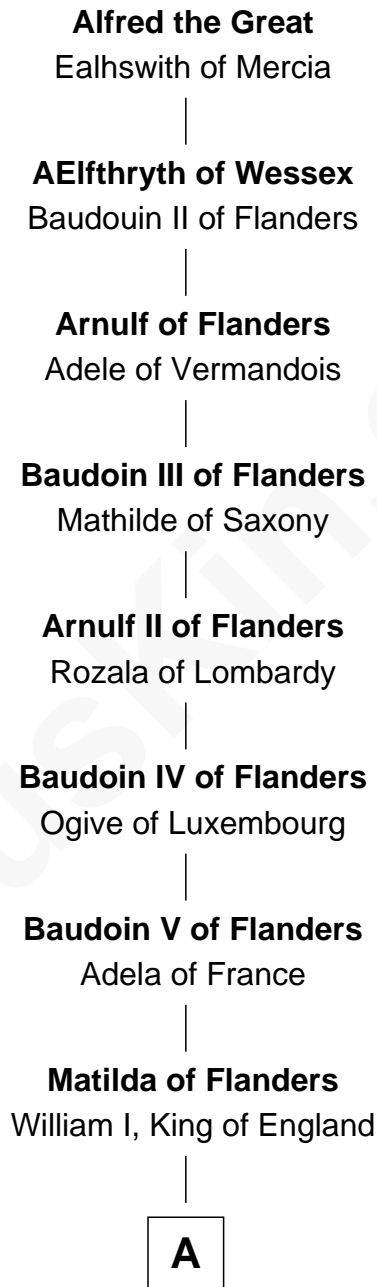

# FamousKin.com Relationship Chart of

**Alfred the Great**

*King of the Anglo-Saxons*

33rd Great-grandfather of

**Guy Ritchie**

*British Filmmaker*

**A**

**Henry I, King of England**

Maud of Scotland

**Maud of England**

Geoffrey Plantagenet

**Henry II, King of England**

Eleanor of Aquitaine

**John, King of England**

Isabelle of Angoulême

**Henry III, King of England**

Eleanor of Provence

**Edward I, King of England**

Eleanor of Castile

**Edward II, King of England**

Isabella of France

**Edward III, King of England**

Philippa of Hainault

**John of Gaunt**