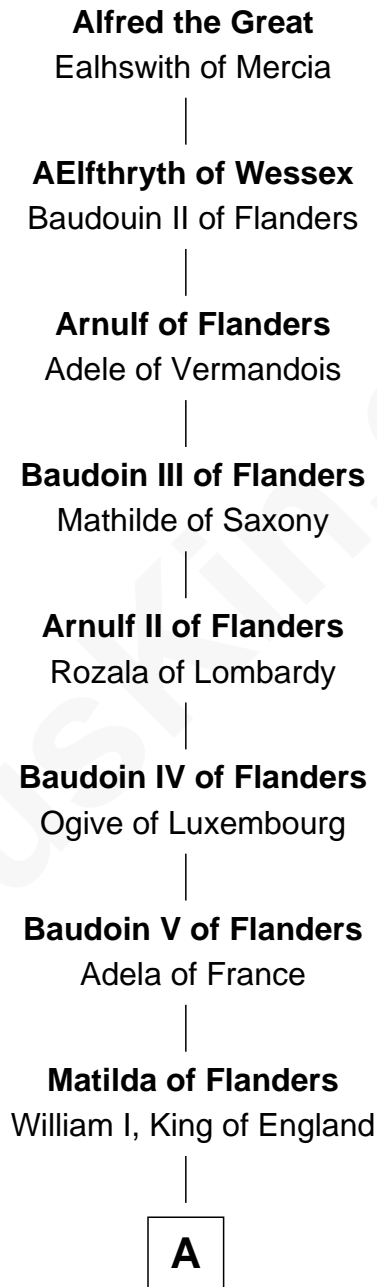

FamousKin.com Relationship Chart of

Alfred the Great

King of the Anglo-Saxons

10th Great-grandfather of

Gilbert de Clare

Magna Carta Surety

A

Henry I, King of England

Robert of Gloucester

Mabel FitzHamon

William FitzRobert

Hawise de Beaumont

Amice of Gloucester

Sir Richard de Clare

Gilbert de Clare

Magna Carta Surety