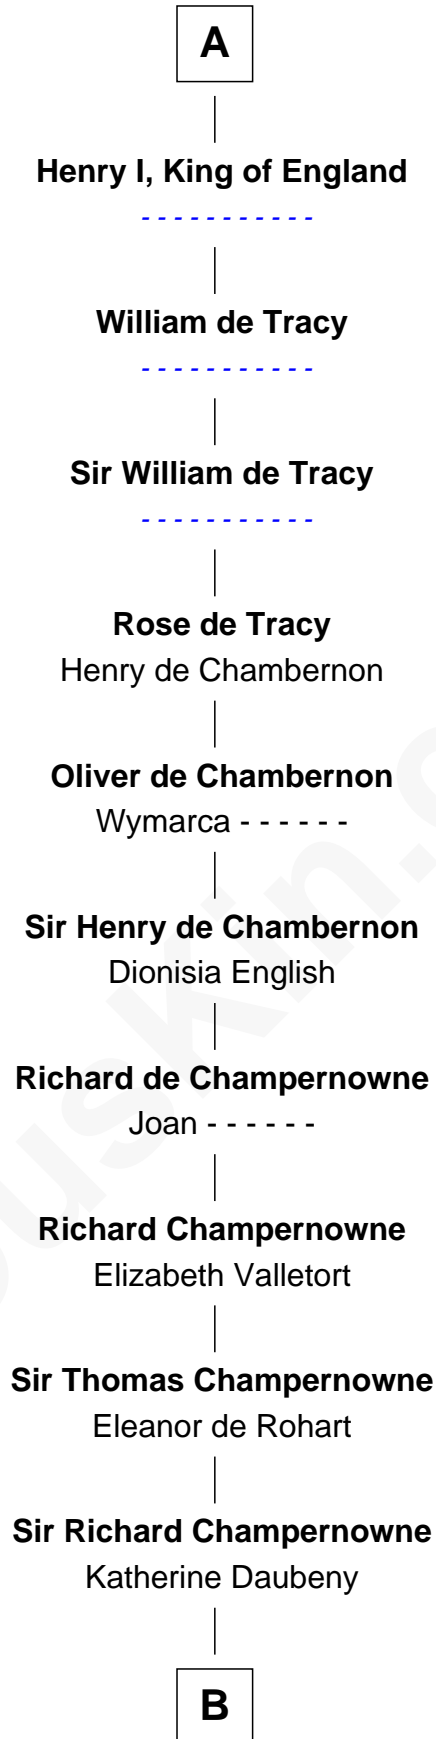

# FamousKin.com Relationship Chart of

**Alfred the Great**

*King of the Anglo-Saxons*

30th Great-grandfather of

**Lewis Henry Morgan**

*Pioneering Anthropologist*

**B**

**John Champernowne**

Margaret Hamley

**Richard Champernowne**

Elizabeth Reynell

**Elizabeth Champernowne**

William Fortescue

**Jane Fortescue**

John Cobleigh

**Margaret Cobleigh**

Sir Roger Giffard

**Jane Giffard**

Amyas Chichester

**Frances Chichester**

John Wyatt

**Margaret Wyatt**

Matthew Allyn

**Mary Allyn**

Benjamin Newberry

**Sarah Newberry**

Preserved Clap

**C**

**C**

—  
**Thomas Clap**

Mary King

—  
**Elijah Clap**