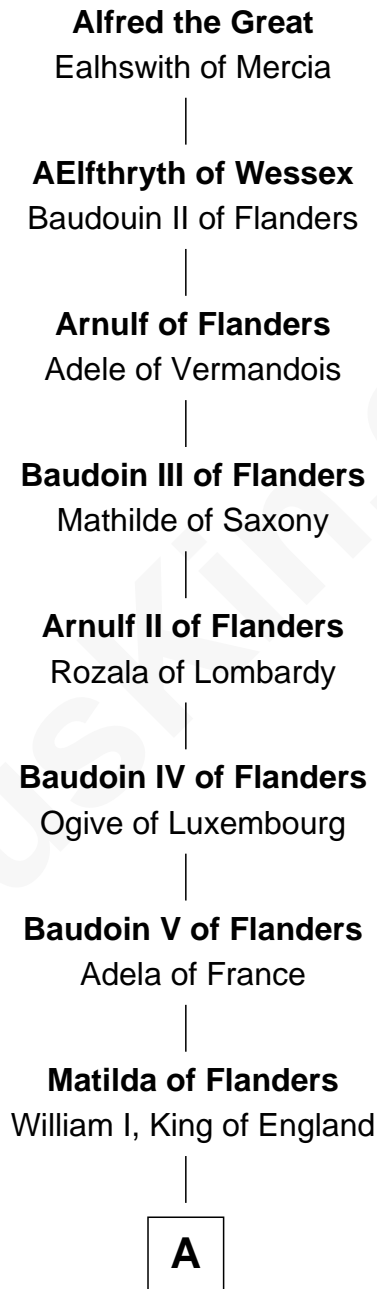

# FamousKin.com Relationship Chart of

**Alfred the Great**

*King of the Anglo-Saxons*

30th Great-grandfather of

**Lewis Henry Morgan**

*Pioneering Anthropologist*

**B**

**John Champernowne**

Margaret Hamley

**Richard Champernowne**

Elizabeth Reynell

**Elizabeth Champernowne**

William Fortescue

**Jane Fortescue**

John Cobleigh

**Margaret Cobleigh**