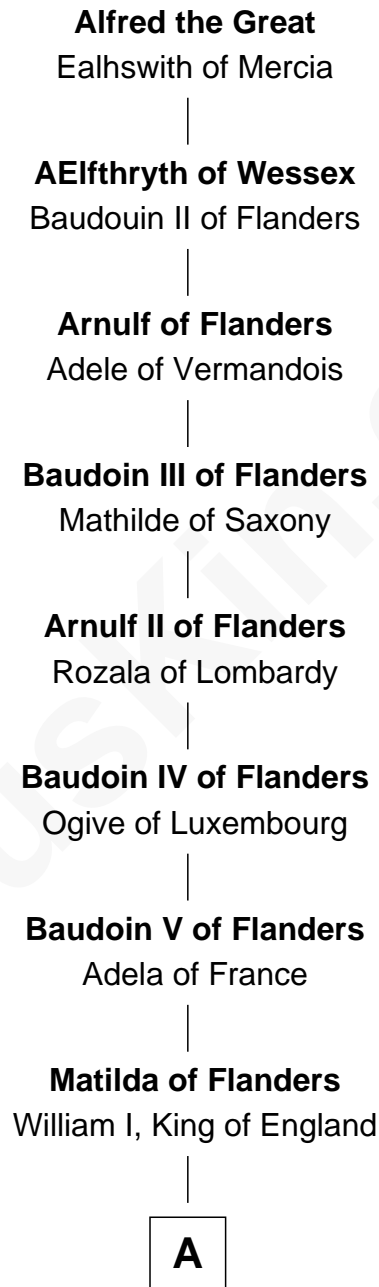

# FamousKin.com Relationship Chart of

**Alfred the Great**

*King of the Anglo-Saxons*

27th Great-grandfather of

**Henry Lee III**

*9th Governor of Virginia*

**A**

**Henry I, King of England**

Maud of Scotland

**Maud of England**

Geoffrey Plantagenet

**Henry II, King of England**

Eleanor of Aquitaine

**John, King of England**

Isabelle of Angoulême

**Henry III, King of England**

Eleanor of Provence

**Edmund Plantagenet**

Blanche of Artois

**Henry Plantagenet**

Maud de Chaworth

**Eleanor Plantagenet**

Richard Fitzalan

**Sir Richard Fitzalan**