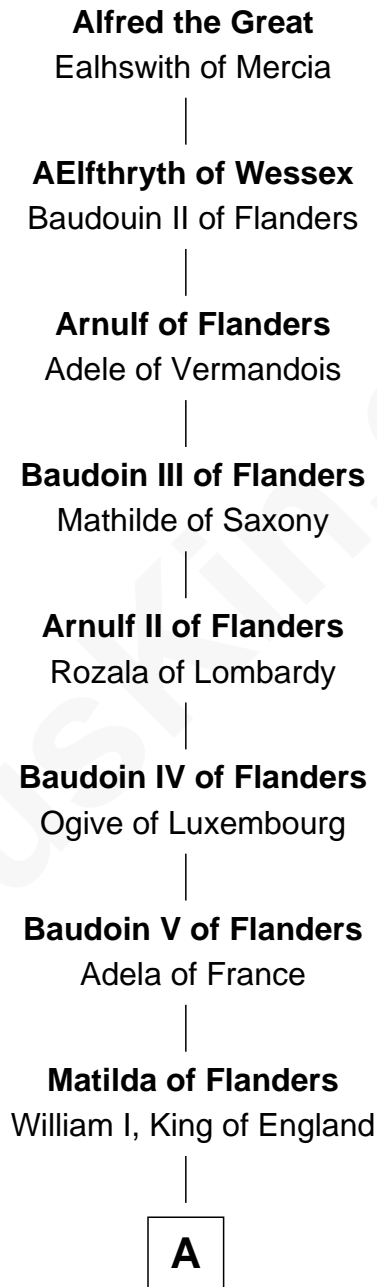

# FamousKin.com Relationship Chart of

**Alfred the Great**

*King of the Anglo-Saxons*

28th Great-grandfather of

**General Robert E. Lee**

*Confederate Army - U.S. Civil War*

**A**

**Henry I, King of England**

Maud of Scotland

**Maud of England**

Geoffrey Plantagenet

**Henry II, King of England**

Eleanor of Aquitaine

**John, King of England**

Isabelle of Angoulême

**Henry III, King of England**

Eleanor of Provence

**Edmund Plantagenet**

Blanche of Artois

**Henry Plantagenet**

Maud de Chaworth

**Eleanor Plantagenet**

Richard Fitzalan

**Sir Richard Fitzalan**