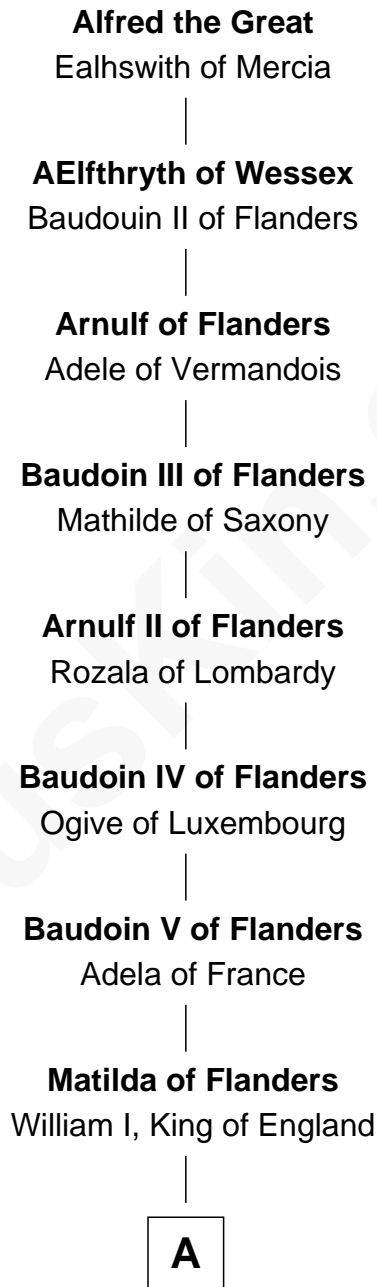

FamousKin.com Relationship Chart of

Alfred the Great

King of the Anglo-Saxons

34th Great-grandfather of

Ed Helms

TV and Movie Actor

A

Henry I, King of England

Maud of Scotland

Maud of England

Geoffrey Plantagenet

Henry II, King of England

Eleanor of Aquitaine

John, King of England

Isabelle of Angoulême

Henry III, King of England

Eleanor of Provence

Edmund Plantagenet

Blanche of Artois

Henry Plantagenet

Maud de Chaworth

Eleanor Plantagenet

Richard Fitzalan

Sir Richard Fitzalan