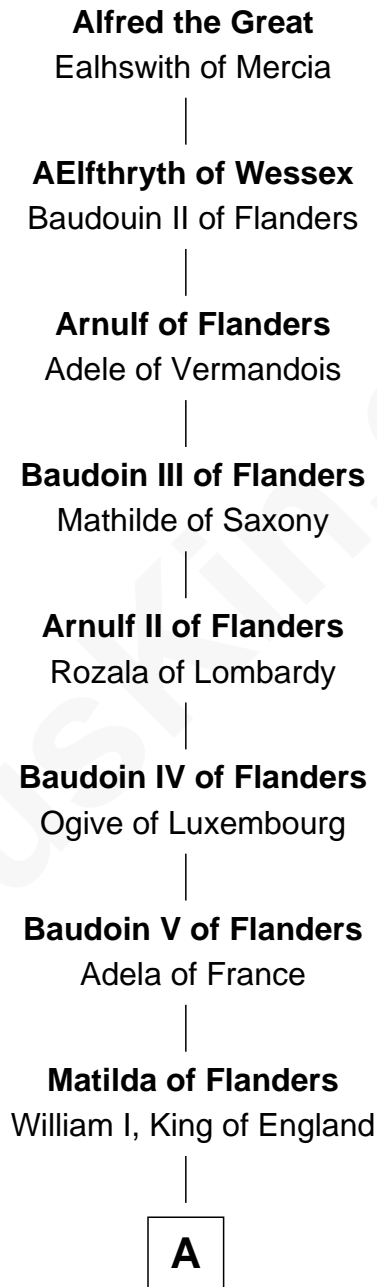

FamousKin.com Relationship Chart of

Alfred the Great

King of the Anglo-Saxons

37th Great-grandfather of

Julianne Hough

Singer, Dancer and Actress - "DWTS" Pro

B

Jean IV, Count of Roucy and Braine

Isabel de Montagu

Jeanne, Countess of Roucy and Braine

Robert de Sarrebruche

Jeanne de Sarrebruche

Christphe de Brabancon

Francois de Brabancon

Francoise de Villers

Marguerite de Brabancon

Robert de Joyeuse

Francois de Joyeuse

Nicole-Francoise de Beauvais

Jean de Joyeuse

Nicole des Ancherins

Louise de Joyeuse

Charles de Longueval

Antoinette de Longueval