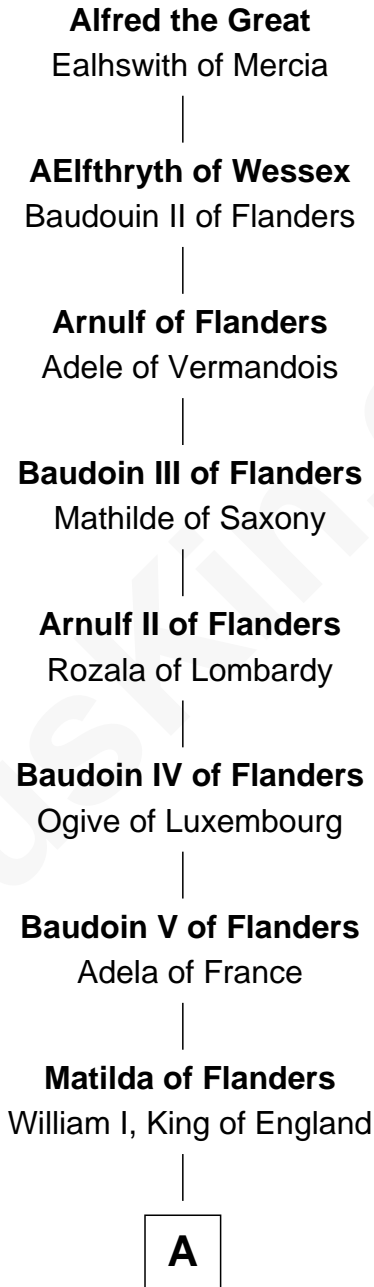

FamousKin.com Relationship Chart of

Alfred the Great

King of the Anglo-Saxons

37th Great-grandfather of

Derek Hough

Dancer and Actor - "DWTS" Pro

B

Jean IV, Count of Roucy and Braine

Isabel de Montagu

Jeanne, Countess of Roucy and Braine

Robert de Sarrebruche

Jeanne de Sarrebruche

Christphe de Brabancon

Francois de Brabancon

Francoise de Villers

Marguerite de Brabancon

Robert de Joyeuse

Francois de Joyeuse

Nicole-Francoise de Beauvais

Jean de Joyeuse

Nicole des Ancherins

Louise de Joyeuse

Charles de Longueval

Antoinette de Longueval