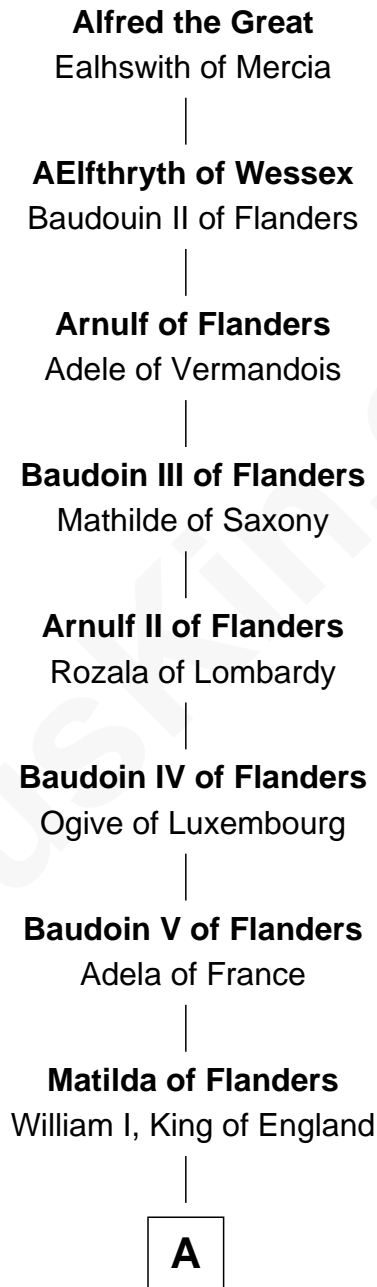

FamousKin.com Relationship Chart of

Alfred the Great

King of the Anglo-Saxons

32nd Great-grandfather of

Illeana Douglas

TV and Movie Actress

A

Henry I, King of England

Maud of Scotland

Maud of England

Geoffrey Plantagenet

Henry II, King of England

Eleanor of Aquitaine

John, King of England

----- De Warenne

Sir Richard FitzRoy