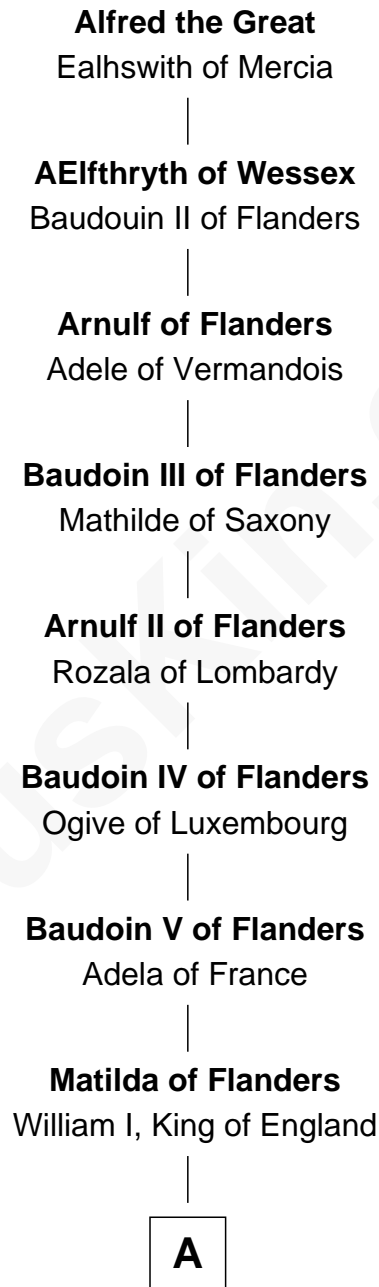

FamousKin.com Relationship Chart of

Alfred the Great

King of the Anglo-Saxons

30th Great-grandfather of

Melvyn Douglas

Movie Actor

A

Henry I, King of England