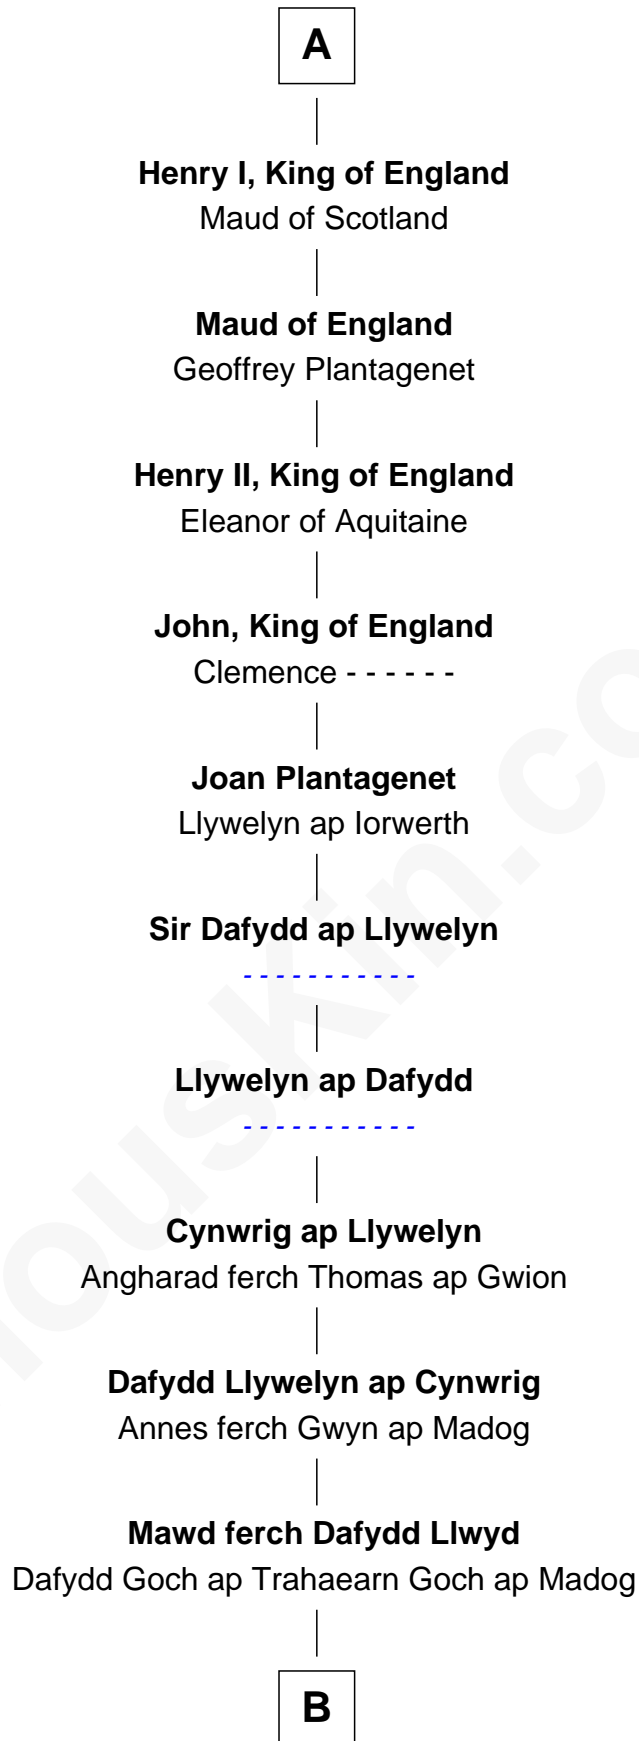

FamousKin.com Relationship Chart of

Alfred the Great

King of the Anglo-Saxons

35th Great-grandfather of

Henry A. Wallace

33rd U.S. Vice-President

Alfred the Great

Ealhswith of Mercia

AElfthryth of Wessex

Baudouin II of Flanders

Arnulf of Flanders

Adele of Vermandois

Baudoin III of Flanders

Mathilde of Saxony

Arnulf II of Flanders

Rozala of Lombardy

Baudoin IV of Flanders

Ogive of Luxembourg

Baudoin V of Flanders

Adela of France

Matilda of Flanders

William I, King of England

A

B

Ieuan Goch ap Dafydd Goch

Efa ferch Einion ap Celynin

Maredudd ap Ieuan Goch

Morfudd ferch Gruffudd ap Llywelyn Fychan

Lleucu ferch Maredudd

Gruffudd ap Cynwrig ap Bleddyn Llwyd

Dafydd Llwyd ap Gruffudd

Gwen ferch Gruffudd Goch ap Ieuan