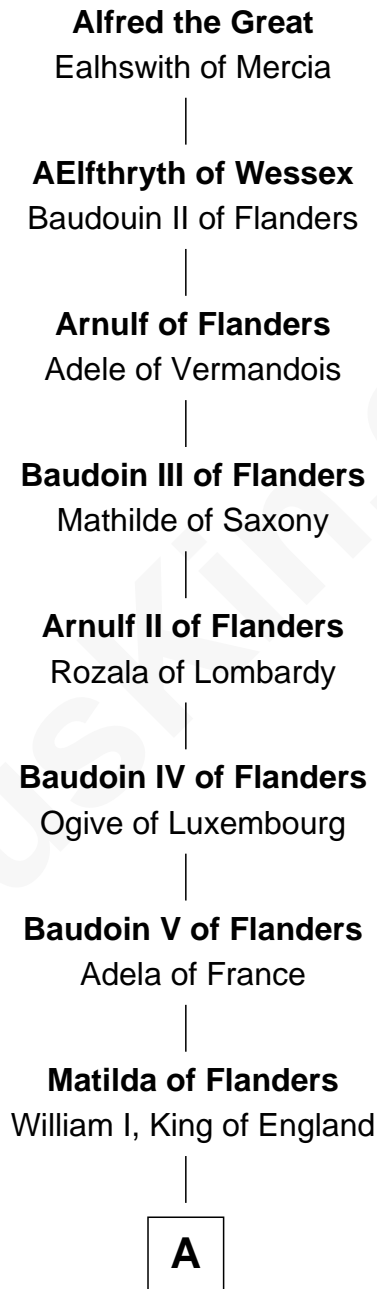

FamousKin.com Relationship Chart of

Alfred the Great

King of the Anglo-Saxons

22nd Great-grandfather of

Gov. Thomas Dudley

(1576 - 1653) Great Migration Immigrant 1630

A

Henry I, King of England

Maud of Scotland

Maud of England

Geoffrey Plantagenet

Henry II, King of England

Eleanor of Aquitaine

John, King of England

----- De Warenne

Sir Richard FitzRoy

Roger Dudley

Susanna Thorne

Gov. Thomas Dudley

Great Migration Immigrant 1630