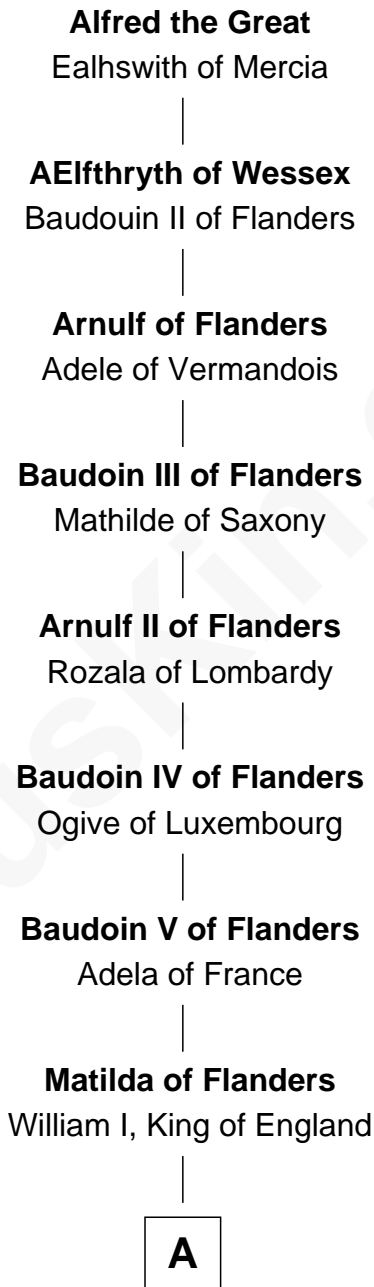

# FamousKin.com Relationship Chart of

**Alfred the Great**

*King of the Anglo-Saxons*

32nd Great-grandfather of

**John Adams Morgan**

*1952 Olympic Sailing Gold Medalist*

**A**

**Henry I, King of England**

Maud of Scotland

**Maud of England**

Geoffrey Plantagenet

**Henry II, King of England**

Eleanor of Aquitaine

**John, King of England**

----- De Warenne

**Sir Richard FitzRoy**

Rose de Dover

**Isabel de Dover**

Sir Maurice de Berkeley

**Sir Thomas de Berkeley**

Joan de Ferrers

**Sir Maurice de Berkeley**

Eve la Zouche

**Thomas de Berkeley**