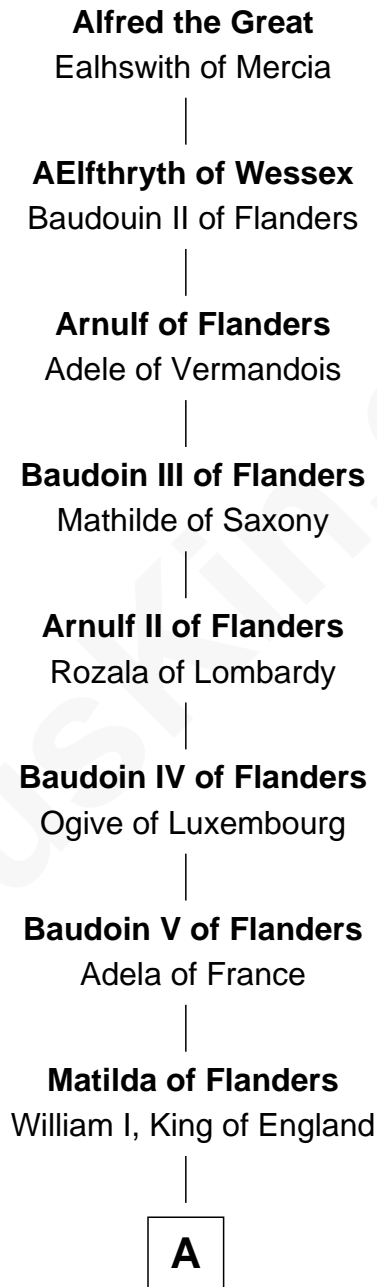

FamousKin.com Relationship Chart of

Alfred the Great

King of the Anglo-Saxons

32nd Great-grandfather of

Benedict Cumberbatch

Movie, Television and Stage Actor

A

Henry I, King of England

Maud of Scotland

Maud of England

Geoffrey Plantagenet

Henry II, King of England

Ida de Tony

Sir William Longespee

Ela of Salisbury

William Longespee