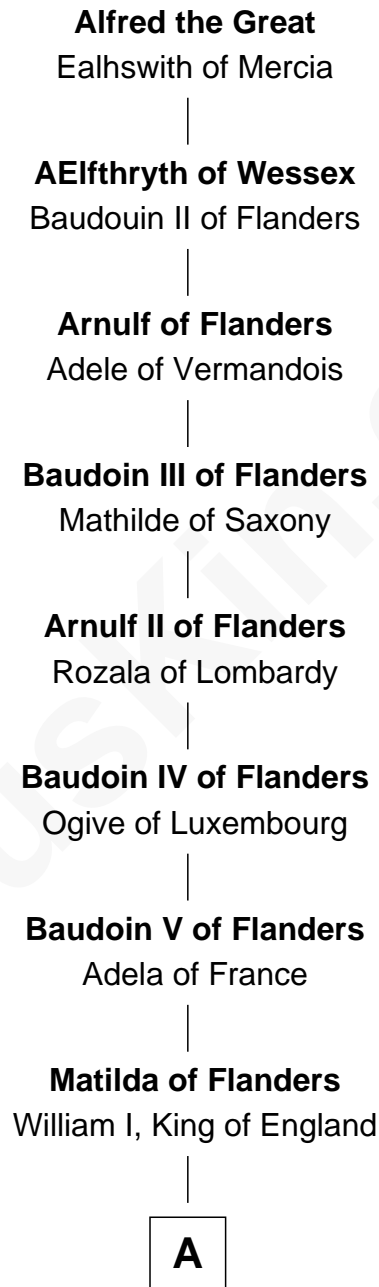

# FamousKin.com Relationship Chart of

**Alfred the Great**

*King of the Anglo-Saxons*

29th Great-grandfather of

**Hamilton Fish**

*26th U.S. Secretary of State*

**B**

**Elizabeth Stewart**

Sir David Lindsay

**Elizabeth Lindsay**

Sir Robert Erskine

**Christian Erskine**

Patrick Graham

**Elizabeth Graham**

William Livingston

**William Livingston**

Janet Bruce

**Alexander Livingston**

Barbara Forrester

**Barbara Livingston**

Alexander Livingston

**William Livingston**

Agnes Livingston

**Rev. John Livingston**