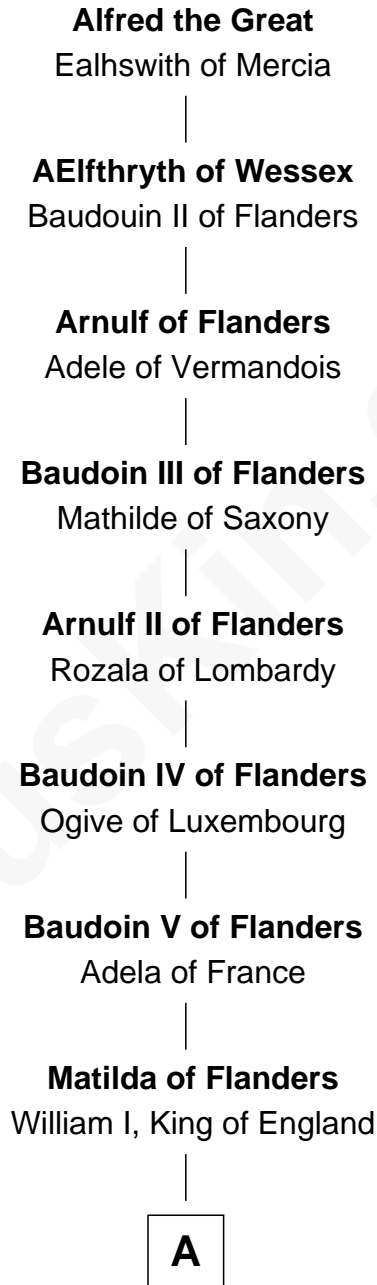

FamousKin.com Relationship Chart of

Alfred the Great

King of the Anglo-Saxons

29th Great-grandfather of

Fitzhugh Lee

40th Governor of Virginia

A

Henry I, King of England

Maud of Scotland

Maud of England

Geoffrey Plantagenet

Henry II, King of England

Eleanor of Aquitaine

John, King of England

Isabelle of Angoulême

Henry III, King of England

Eleanor of Provence

Edmund Plantagenet

Blanche of Artois

Henry Plantagenet

Maud de Chaworth

Eleanor Plantagenet

Richard Fitzalan

Sir Richard Fitzalan