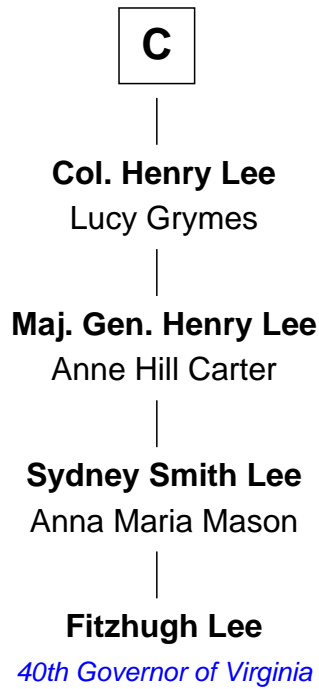

FamousKin.com Relationship Chart of

Alfred the Great

King of the Anglo-Saxons

29th Great-grandfather of

Fitzhugh Lee

40th Governor of Virginia

A

Henry I, King of England

Eleanor of Provence

Edmund Plantagenet

Blanche of Artois

Henry Plantagenet

Maud de Chaworth

Eleanor Plantagenet

Richard Fitzalan

Sir Richard Fitzalan

Elizabeth de Bohun

Elizabeth Fitzalan

Sir Robert Goushill

B

B

Joan Goushill
Sir Thomas Stanley

Katherine Stanley
Sir John Savage

Dulcia Savage
Sir Henry Bold

Maud Bold
Thomas Gerard

Jennet Gerard
Richard Eltonhead

William Eltonhead
Anne Bowers

Richard Eltonhead
Anne Sutton

Alice Eltonhead
Henry Corbin

Laetitia Corbin
Richard Lee

Henry Lee
Mary Bland

C