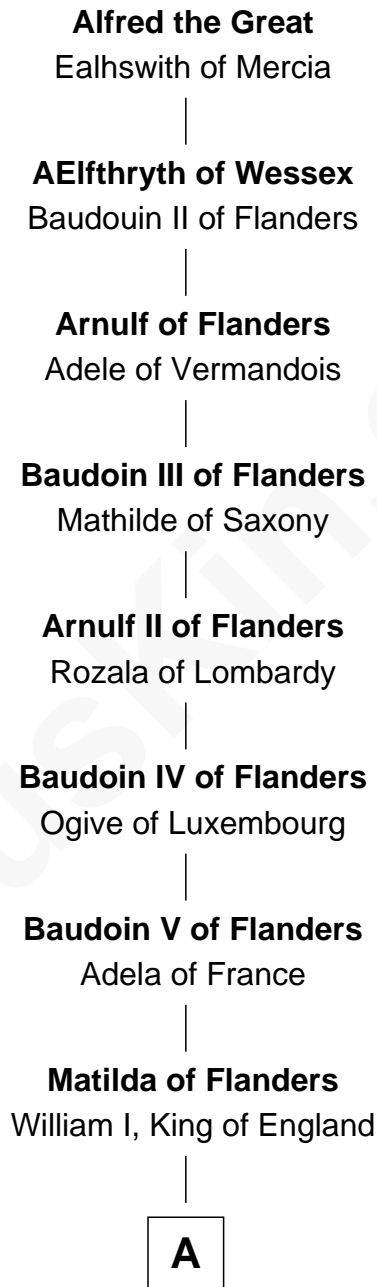

# FamousKin.com Relationship Chart of

**Alfred the Great**

*King of the Anglo-Saxons*

27th Great-grandfather of

**Thomas Sim Lee**

*2nd and 7th Governor of Maryland*

**A**

**Henry I, King of England**

Maud of Scotland

**Maud of England**

Geoffrey Plantagenet

**Henry II, King of England**

Eleanor of Aquitaine

**John, King of England**

Isabelle of Angoulême

**Henry III, King of England**

Eleanor of Provence

**Edmund Plantagenet**

Blanche of Artois

**Henry Plantagenet**

Maud de Chaworth

**Eleanor Plantagenet**

Richard Fitzalan

**Sir Richard Fitzalan**