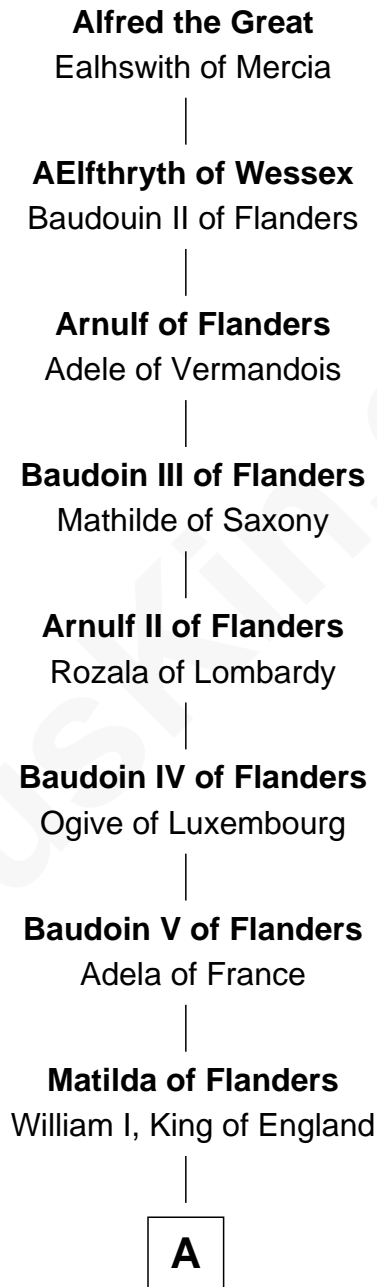

# FamousKin.com Relationship Chart of

**Alfred the Great**

*King of the Anglo-Saxons*

33rd Great-grandfather of

**Kit Harington**

*TV Actor - "Game of Thrones"*

**A**

**Henry I, King of England**

Maud of Scotland

**Maud of England**

Geoffrey Plantagenet

**Henry II, King of England**

Eleanor of Aquitaine

**John, King of England**

Isabelle of Angoulême

**Henry III, King of England**

Eleanor of Provence

**Edward I, King of England**

Eleanor of Castile

**Elizabeth Plantagenet**

Humphrey de Bohun

**Margaret de Bohun**

Sir Hugh de Courtenay

**Sir Philip Courtenay**