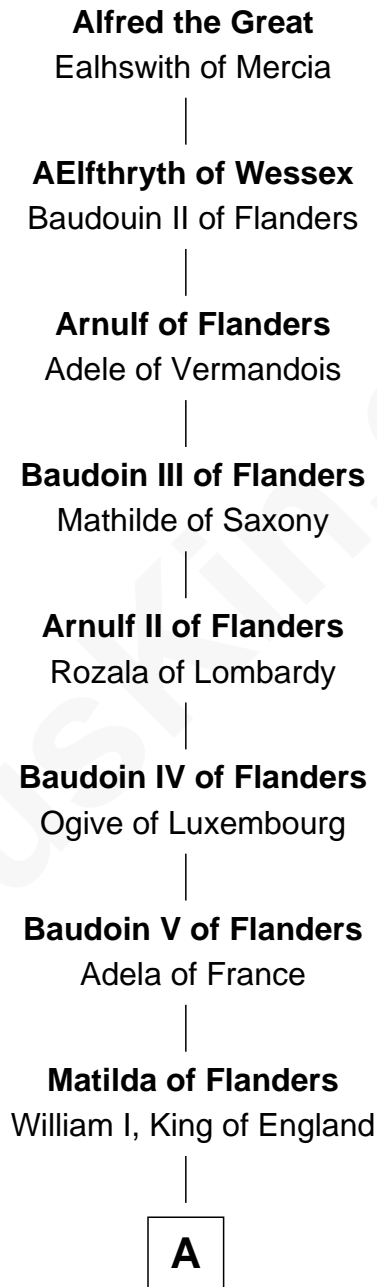

FamousKin.com Relationship Chart of

Alfred the Great

King of the Anglo-Saxons

34th Great-grandfather of

John Cena

Movie Actor and WWE Pro Wrestler

A

Henry I, King of England

Maud of Scotland

Maud of England

Geoffrey Plantagenet

Henry II, King of England

Eleanor of Aquitaine

John, King of England

Isabelle of Angoulême

Richard Plantagenet

Sir Richard of Cornwall

Joan -----

Joan of Cornwall

Sir John Howard

Sir John Howard

Alice de Bois

Sir Robert Howard

Margaret de Scales