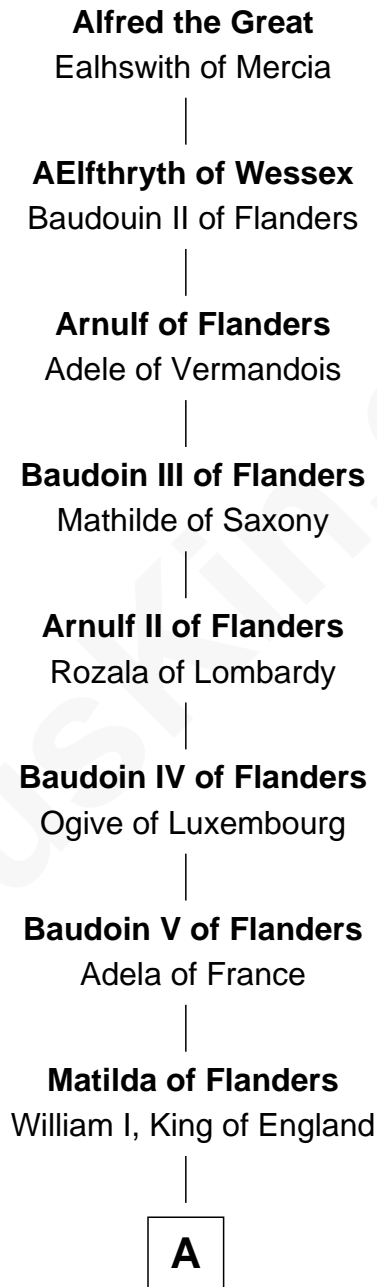

FamousKin.com Relationship Chart of

Alfred the Great

King of the Anglo-Saxons

28th Great-grandfather of

Eli Whitney

Inventor of the Cotton Gin

A

Henry I, King of England

Maud of Scotland

Maud of England

Geoffrey Plantagenet

Henry II, King of England

Eleanor of Aquitaine

John, King of England

Isabelle of Angoulême

Henry III, King of England

Eleanor of Provence

Edmund Plantagenet

Blanche of Artois

Henry Plantagenet

Maud de Chaworth

Eleanor Plantagenet

Richard Fitzalan

Sir Richard Fitzalan