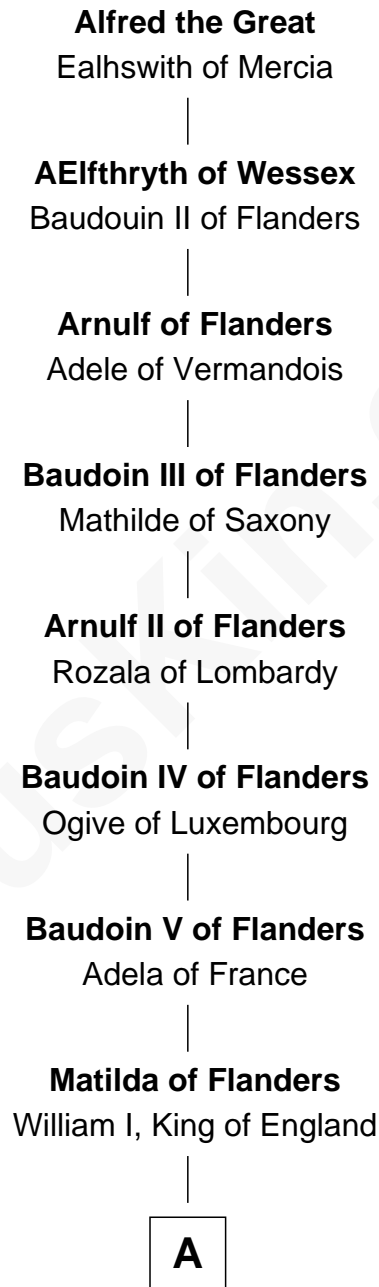

FamousKin.com Relationship Chart of

Alfred the Great

King of the Anglo-Saxons

31st Great-grandfather of

Dr. H. H. Holmes

Serial Killer aka "Devil in the White City"

A

Henry I, King of England

Maud of Scotland

Maud of England

Geoffrey Plantagenet

Henry II, King of England

Eleanor of Aquitaine

John, King of England

----- De Warenne

Sir Richard FitzRoy

—
Levi Horton Mudgett
Theodate Page Price

—
Dr. H. H. Holmes
Serial Killer Dr. H. H. Holmes