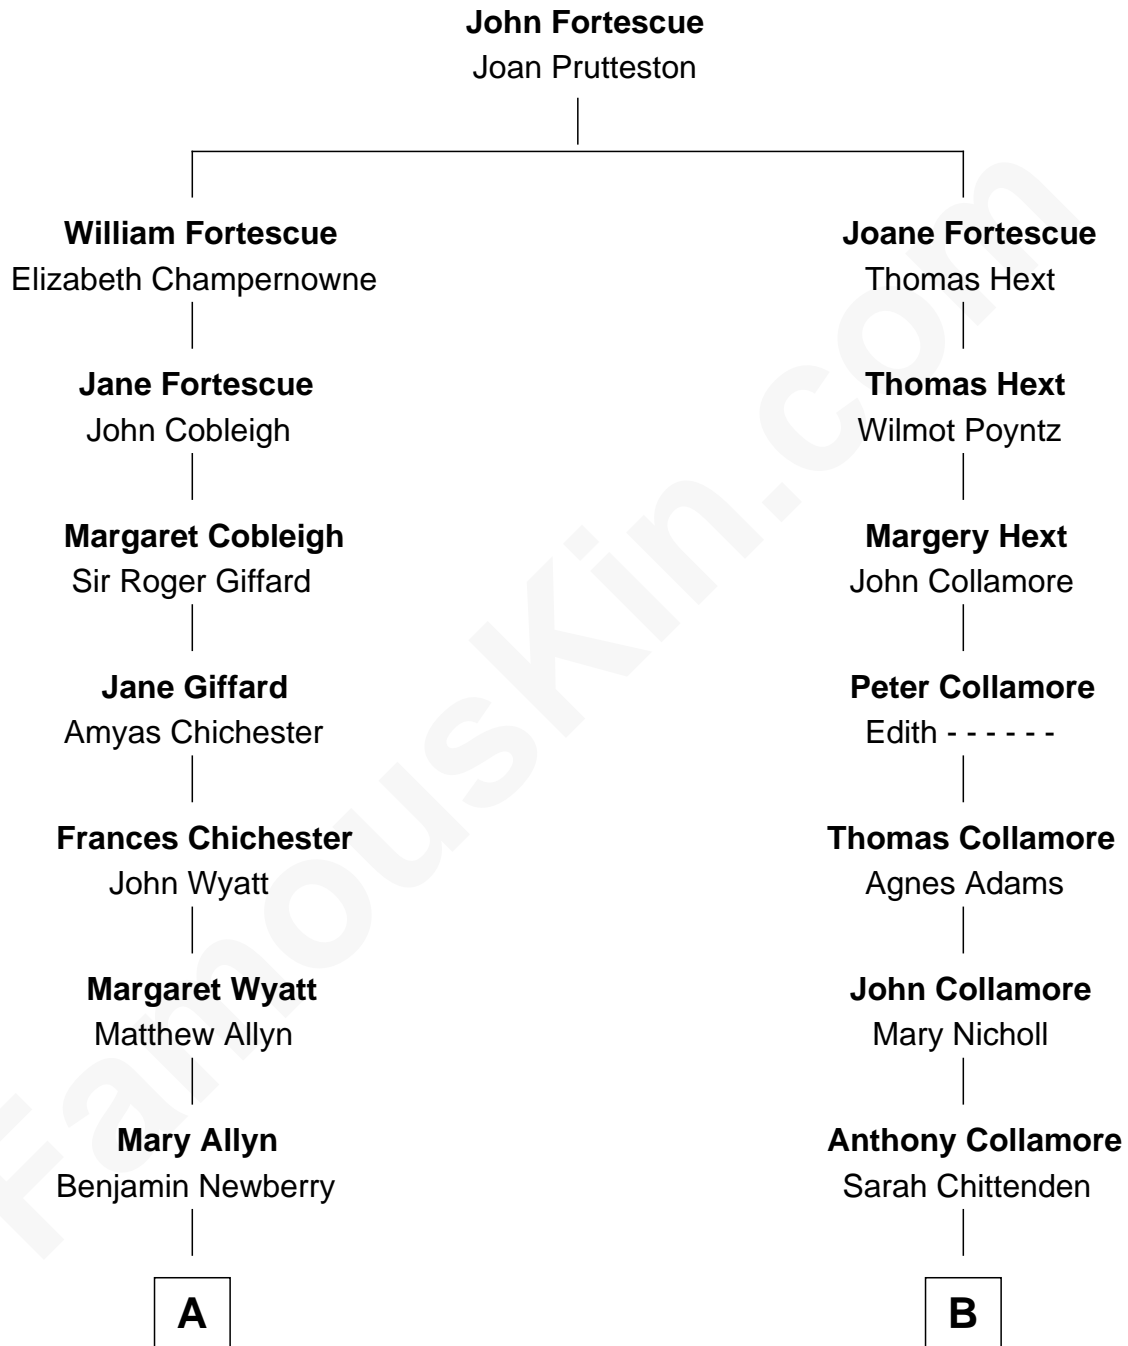

# FamousKin.com Relationship Chart of

**Mike Huckabee**

*44th Governor of Arkansas*

16th cousin 1 time removed of

**Warren Buffett**

*Chairman & CEO, Berkshire Hathaway*

Mike Huckabee photo by [Gage Skidmore](#) (CC BY-SA 2.0)