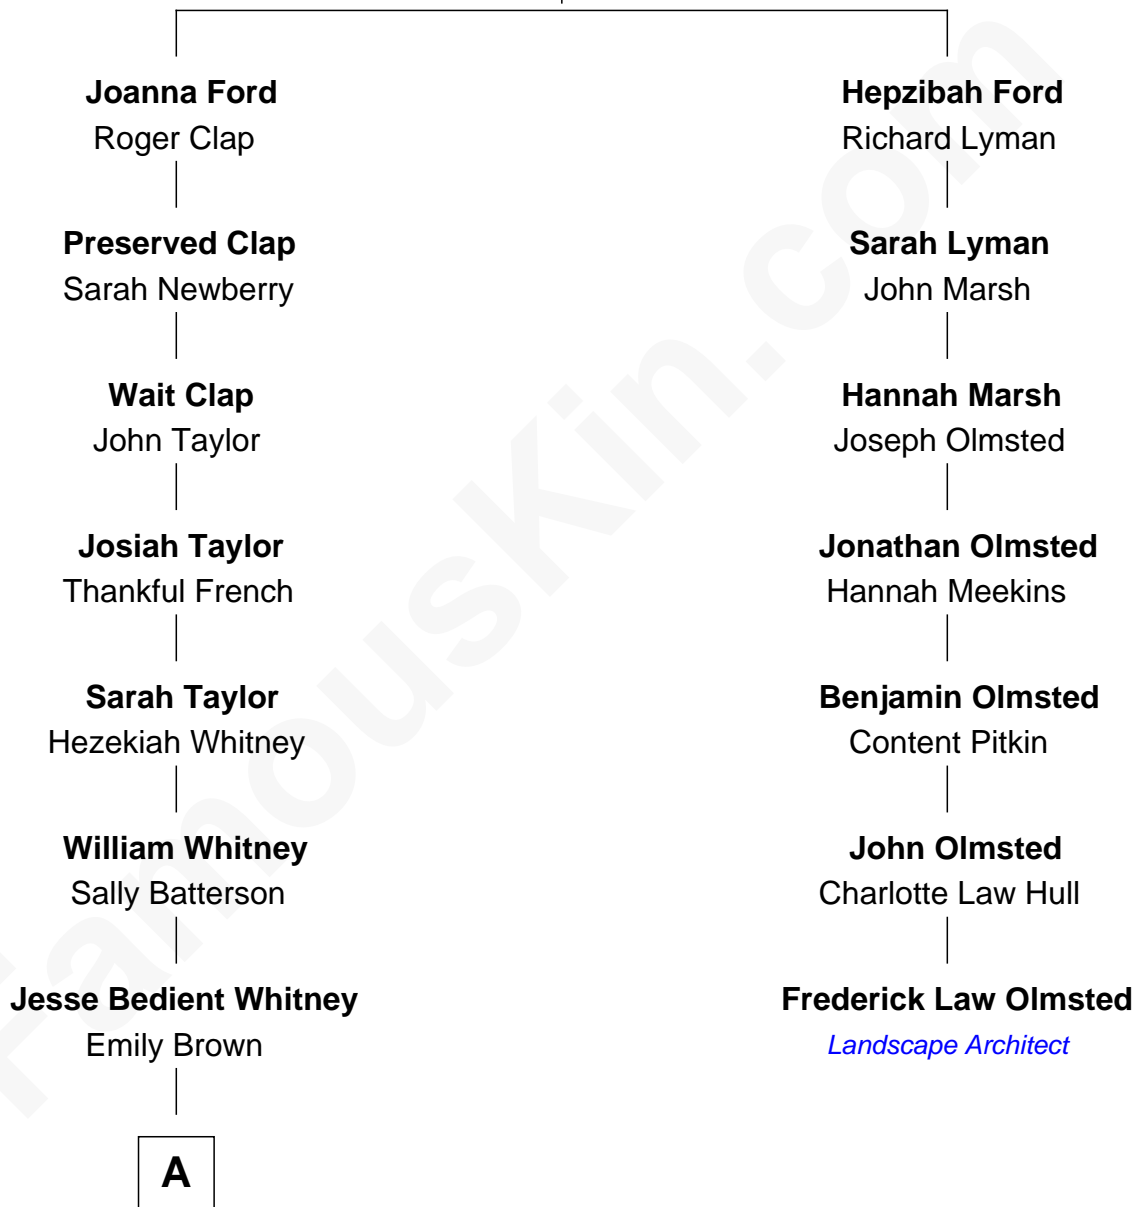

FamousKin.com Relationship Chart of

Mike Huckabee

44th Governor of Arkansas

6th cousin 5 times removed of

Frederick Law Olmsted

Landscape Architect

Thomas Ford
Elizabeth Charde

A

|
Scott Massena Whitney

Mary A. Bell

|
Charles O. Whitney

Sarah R. Sickler

|
Eva Lorena Whitney

William Thomas Elder

|
Mae Elder

Dorsey Wiles Huckabee