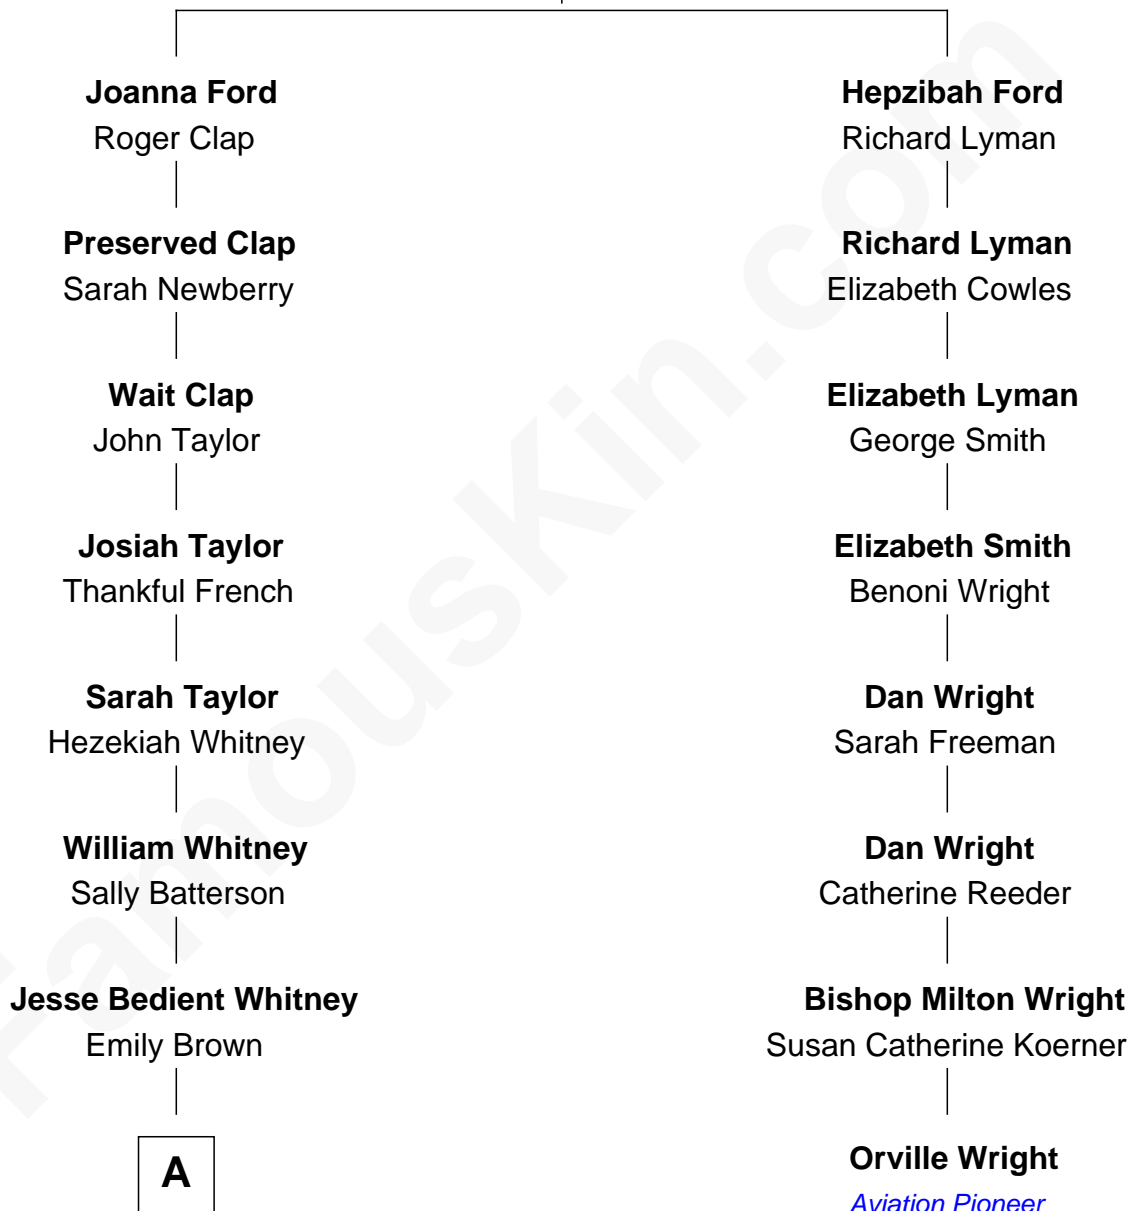

# FamousKin.com Relationship Chart of

**Mike Huckabee**

*44th Governor of Arkansas*

7th cousin 4 times removed of

**Orville Wright**

*Wright Brothers - Aviation Pioneer*

**Thomas Ford**  
Elizabeth Charde

FamousKin.com