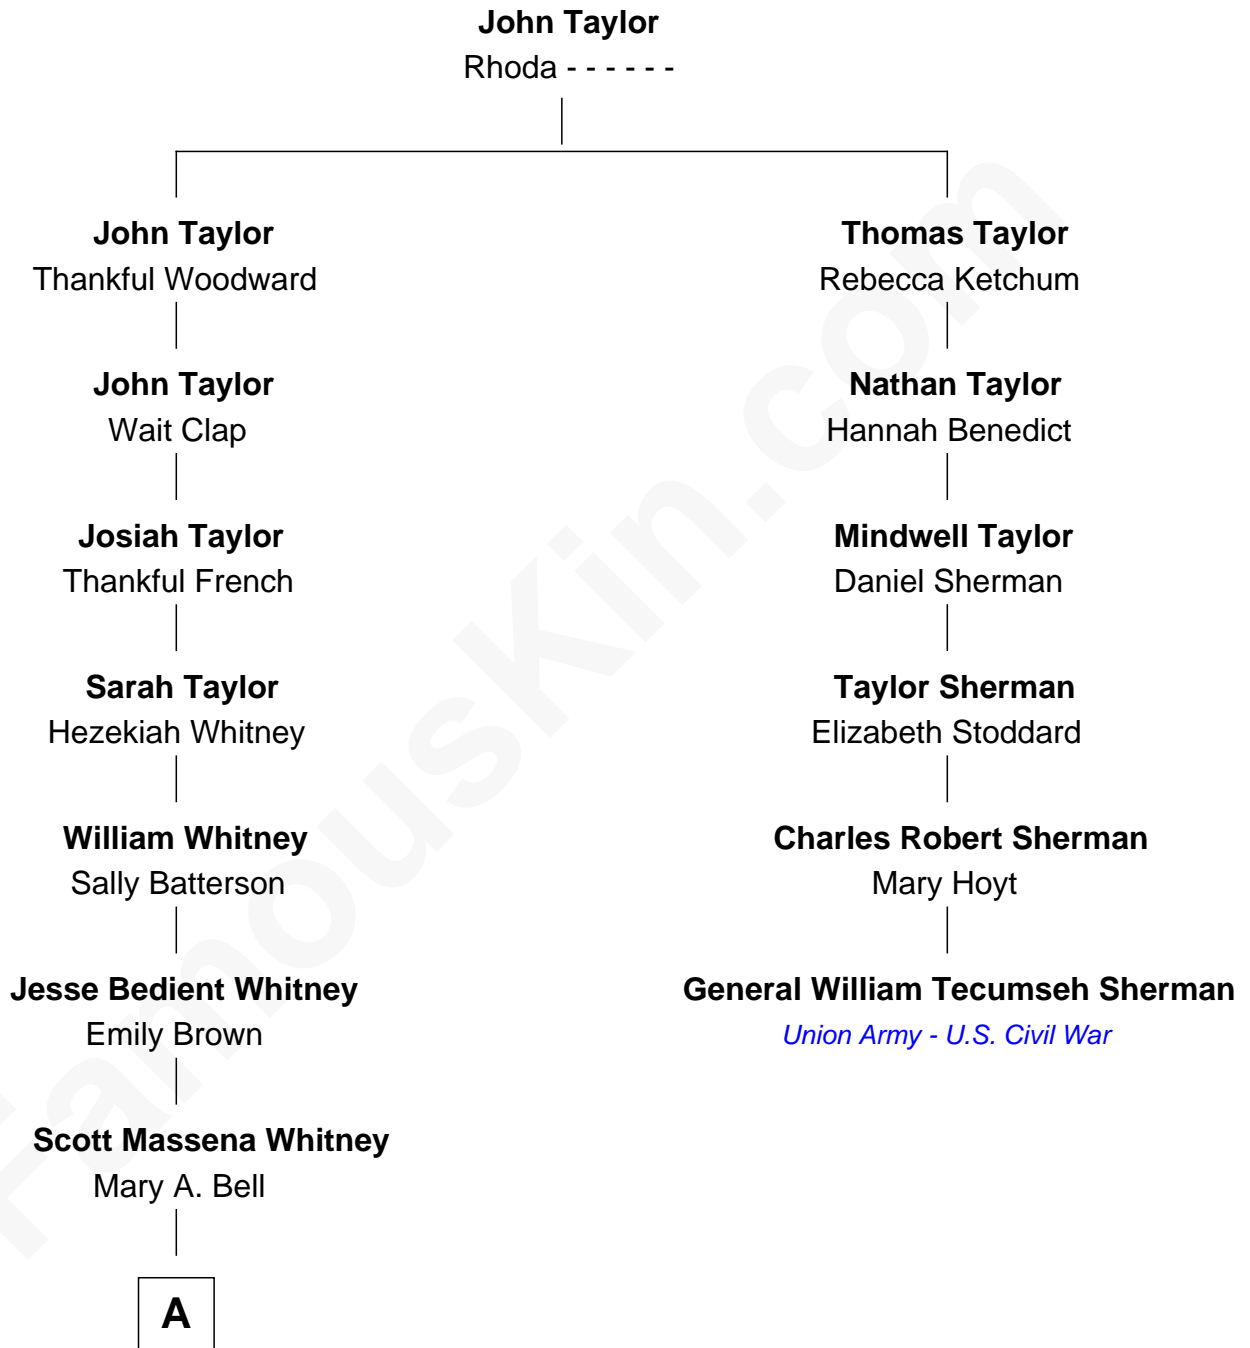

# FamousKin.com Relationship Chart of

**Mike Huckabee**

*44th Governor of Arkansas*

5th cousin 5 times removed of

**General William Tecumseh Sherman**

*Union Army - U.S. Civil War*

**A**

—  
**Charles O. Whitney**

Sarah R. Sickler

—  
**Eva Lorena Whitney**

William Thomas Elder

—  
**Mae Elder**

Dorsey Wiles Huckabee

—  
**Mike Huckabee**

*44th Governor of Arkansas*