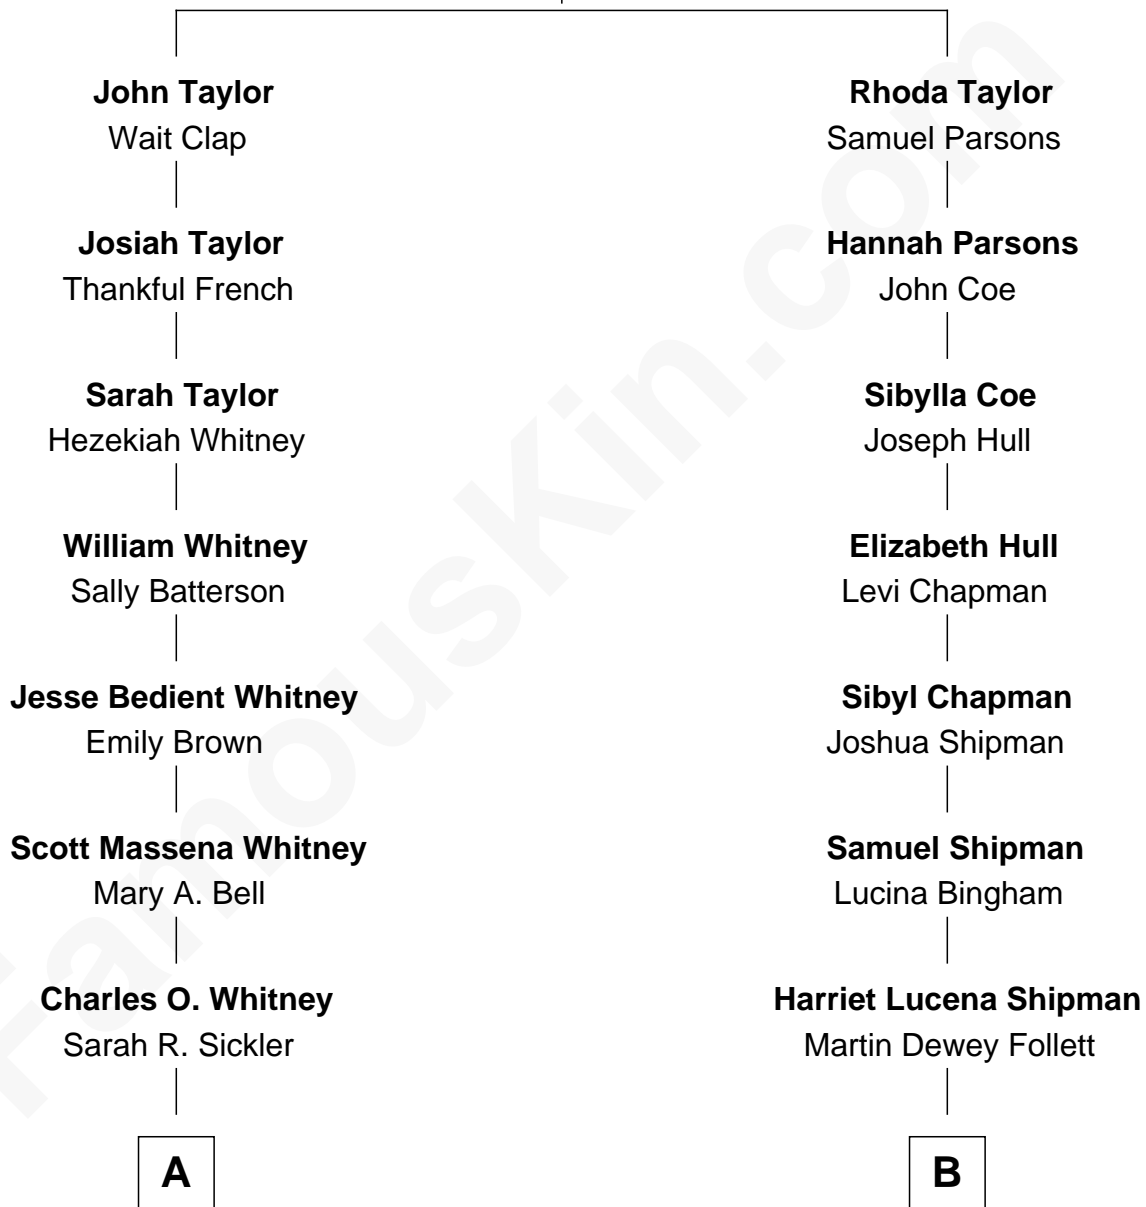

FamousKin.com Relationship Chart of

Mike Huckabee

44th Governor of Arkansas

9th cousin of

Dewey F. Bartlett

19th Governor of Oklahoma

John Taylor
Thankful Woodward

A

Eva Lorena Whitney
William Thomas Elder

Mae Elder
Dorsey Wiles Huckabee

Mike Huckabee
44th Governor of Arkansas

B

Alfred Dewey Follett
Lula Hopkins

Jessie Hopkins Follett
David Albert Bartlett

Dewey F. Bartlett
19th Governor of Oklahoma