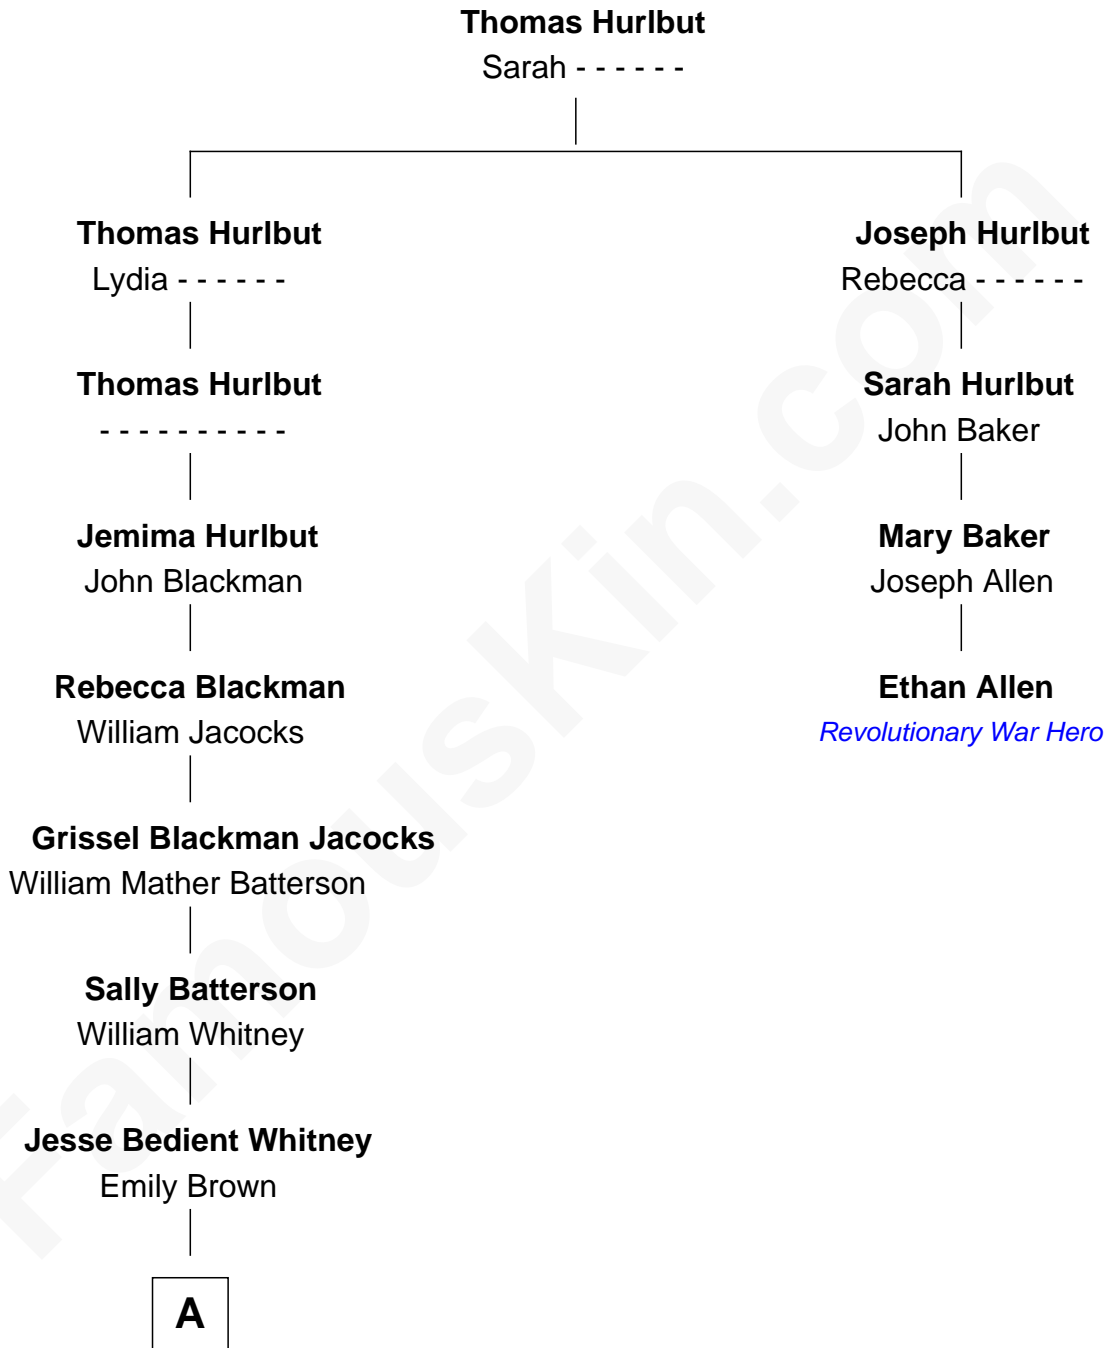

# FamousKin.com Relationship Chart of

**Mike Huckabee**

*44th Governor of Arkansas*

3rd cousin 8 times removed of

**Ethan Allen**

*Revolutionary War Hero*

FamousKin.com