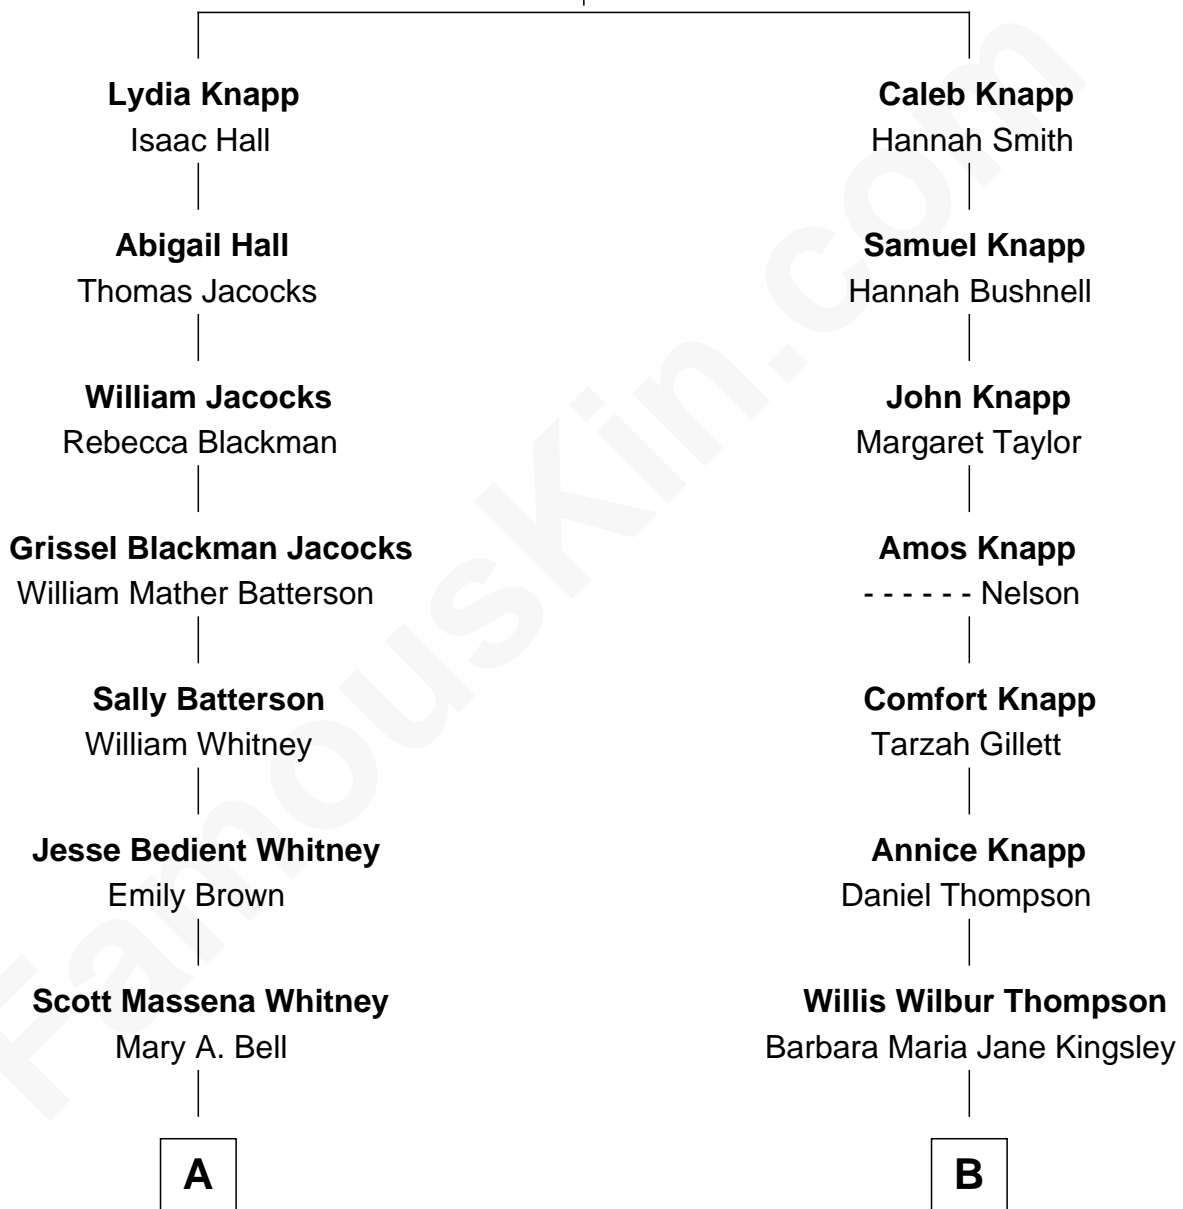

FamousKin.com Relationship Chart of

Mike Huckabee

44th Governor of Arkansas

10th cousin of

Taylor Swift

Singer and Songwriter

Nicholas Knapp

Elinor - - - - -

A

Charles O. Whitney

Sarah R. Sickler

Eva Lorena Whitney

William Thomas Elder

Mae Elder

Dorsey Wiles Huckabee

Mike Huckabee