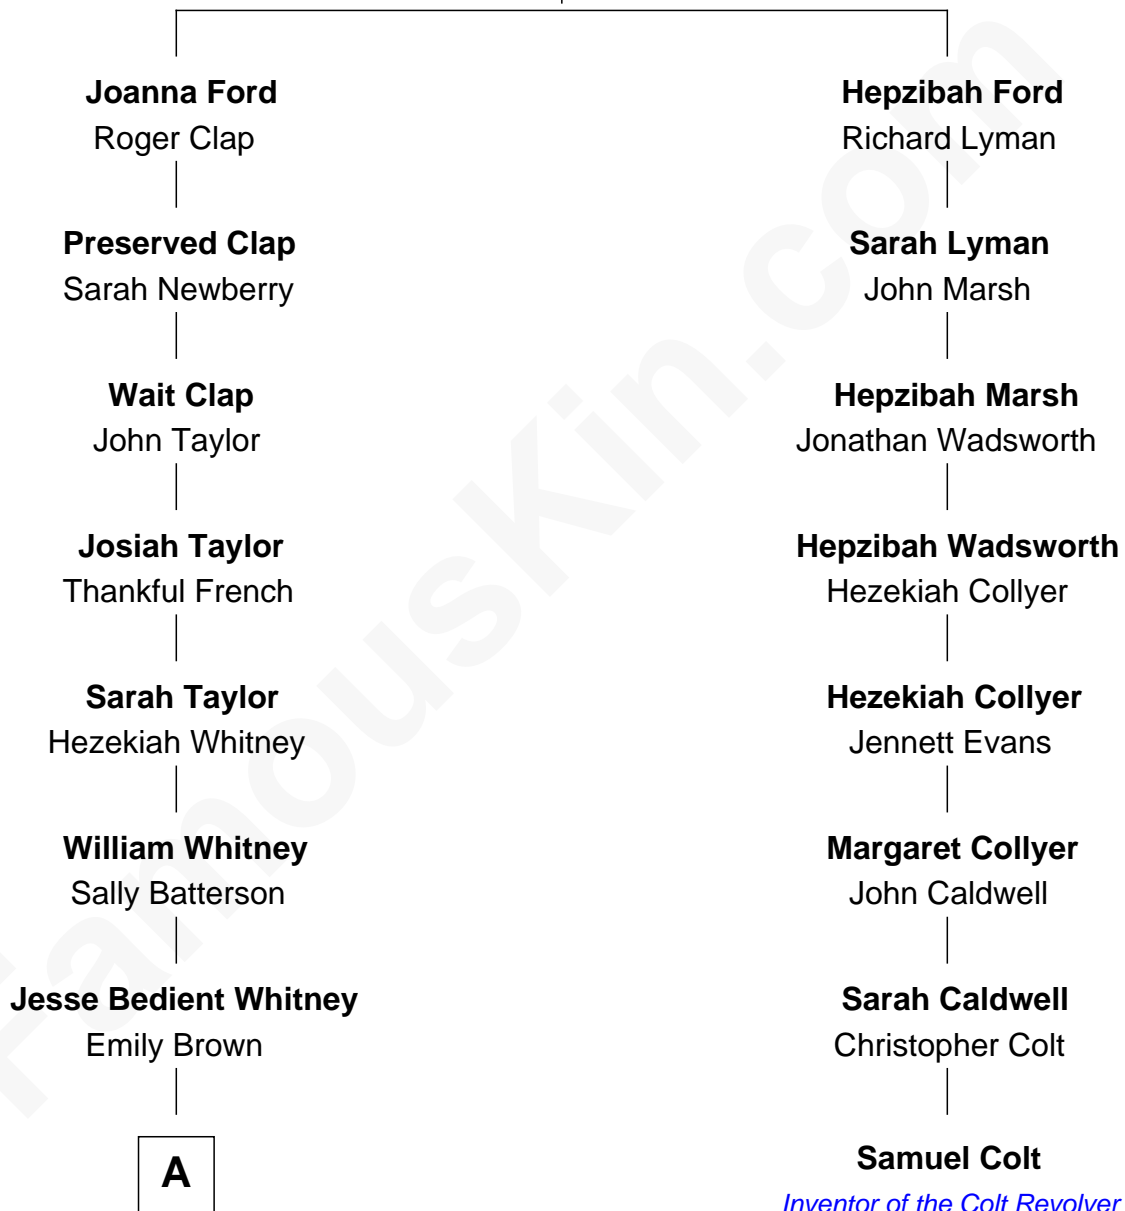

# FamousKin.com Relationship Chart of

**Mike Huckabee**

*44th Governor of Arkansas*

7th cousin 4 times removed of

**Samuel Colt**

*Inventor of the Colt Revolver*

**Thomas Ford**  
Elizabeth Charde

**A**

|  
**Scott Massena Whitney**

Mary A. Bell

|  
**Charles O. Whitney**

Sarah R. Sickler

|  
**Eva Lorena Whitney**

William Thomas Elder

|  
**Mae Elder**

Dorsey Wiles Huckabee