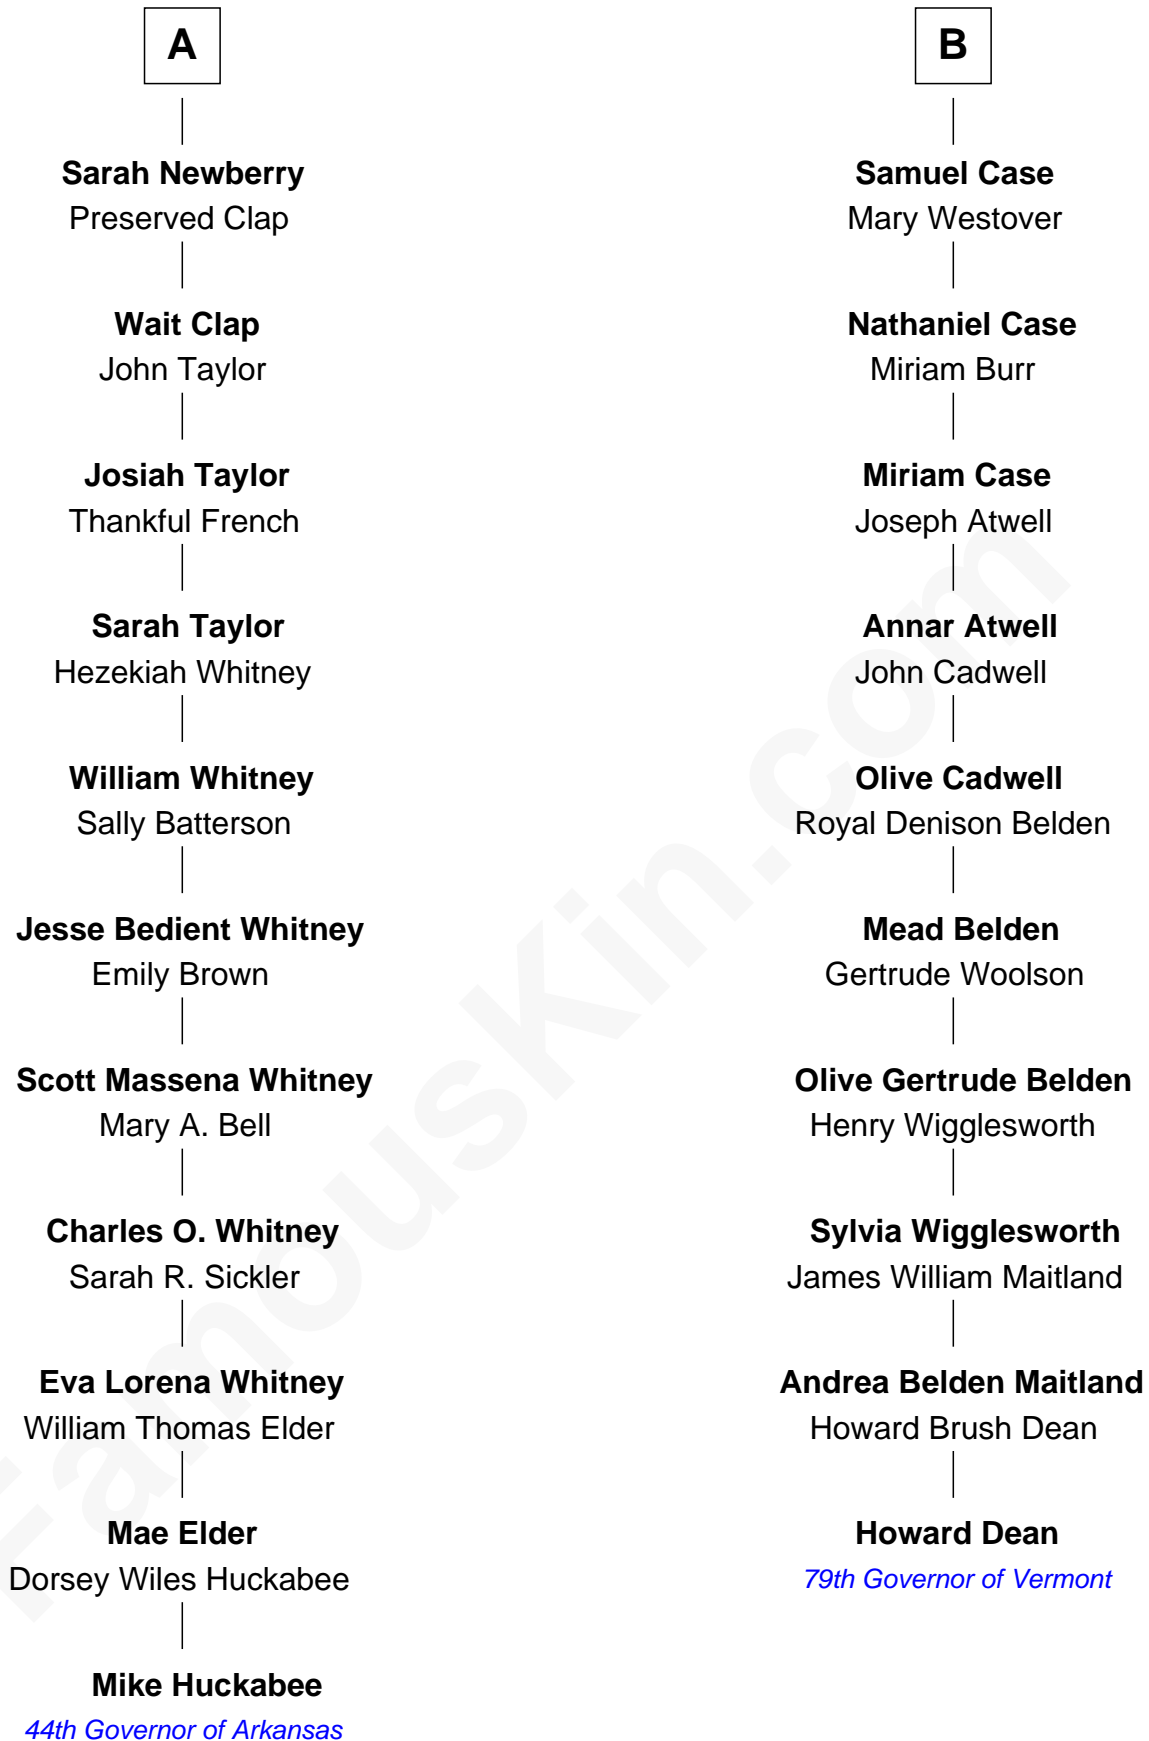

# FamousKin.com Relationship Chart of

**Mike Huckabee**

*44th Governor of Arkansas*

16th cousin 1 time removed of

**Howard Dean**

*79th Governor of Vermont*

**John Fortescue**

Joan Prutteston

**William Fortescue**  
Elizabeth Champernowne

**Jane Fortescue**  
John Cobleigh

**Margaret Cobleigh**  
Sir Roger Giffard

**Jane Giffard**  
Amyas Chichester

**Frances Chichester**  
John Wyatt

**Margaret Wyatt**  
Matthew Allyn

**Mary Allyn**  
Benjamin Newberry

**A**

**Joane Fortescue**  
Thomas Hext

**Thomas Hext**  
Wilmot Poyntz

**Margery Hext**  
John Collamore

**Henry Collamore**  
Margaret Blight

**Elizabeth Collamore**  
Bartholomew Harris

**Agnes Harris**  
William Spencer

**Sarah Spencer**  
John Case

**B**

Mike Huckabee photo by [Gage Skidmore](#) (CC BY-SA 2.0)

Howard Dean photo by [John Hoke](#) (CC BY-SA 2.0)