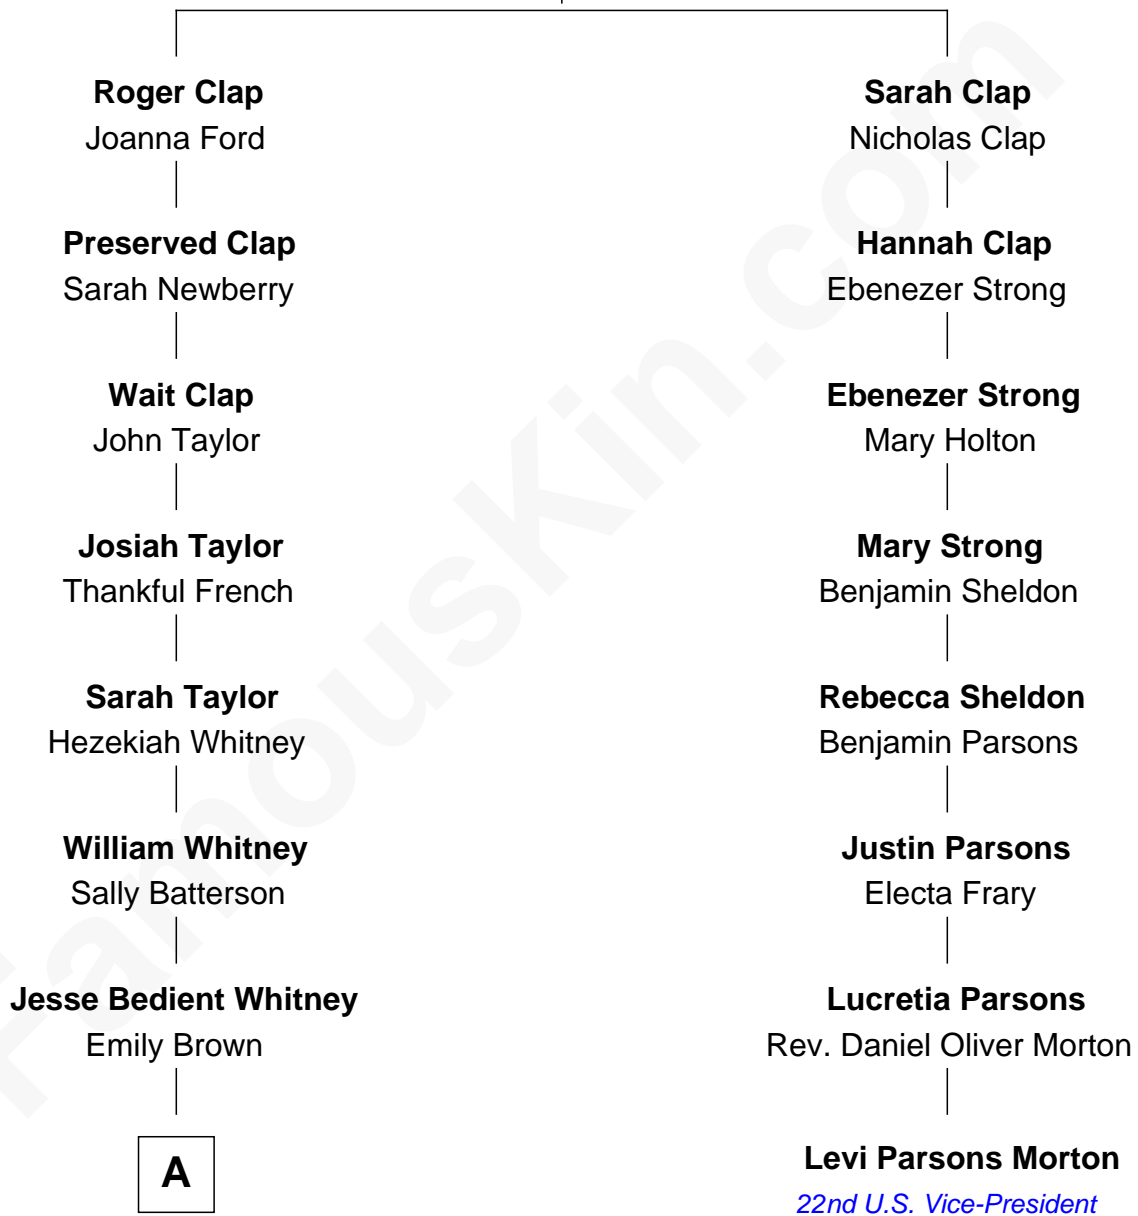

FamousKin.com Relationship Chart of

Mike Huckabee

44th Governor of Arkansas

7th cousin 4 times removed of

Levi Parsons Morton

22nd U.S. Vice-President

William Clap
Joan Channon

A

|
Scott Massena Whitney

Mary A. Bell

|
Charles O. Whitney

Sarah R. Sickler

|
Eva Lorena Whitney

William Thomas Elder

|
Mae Elder

Dorsey Wiles Huckabee