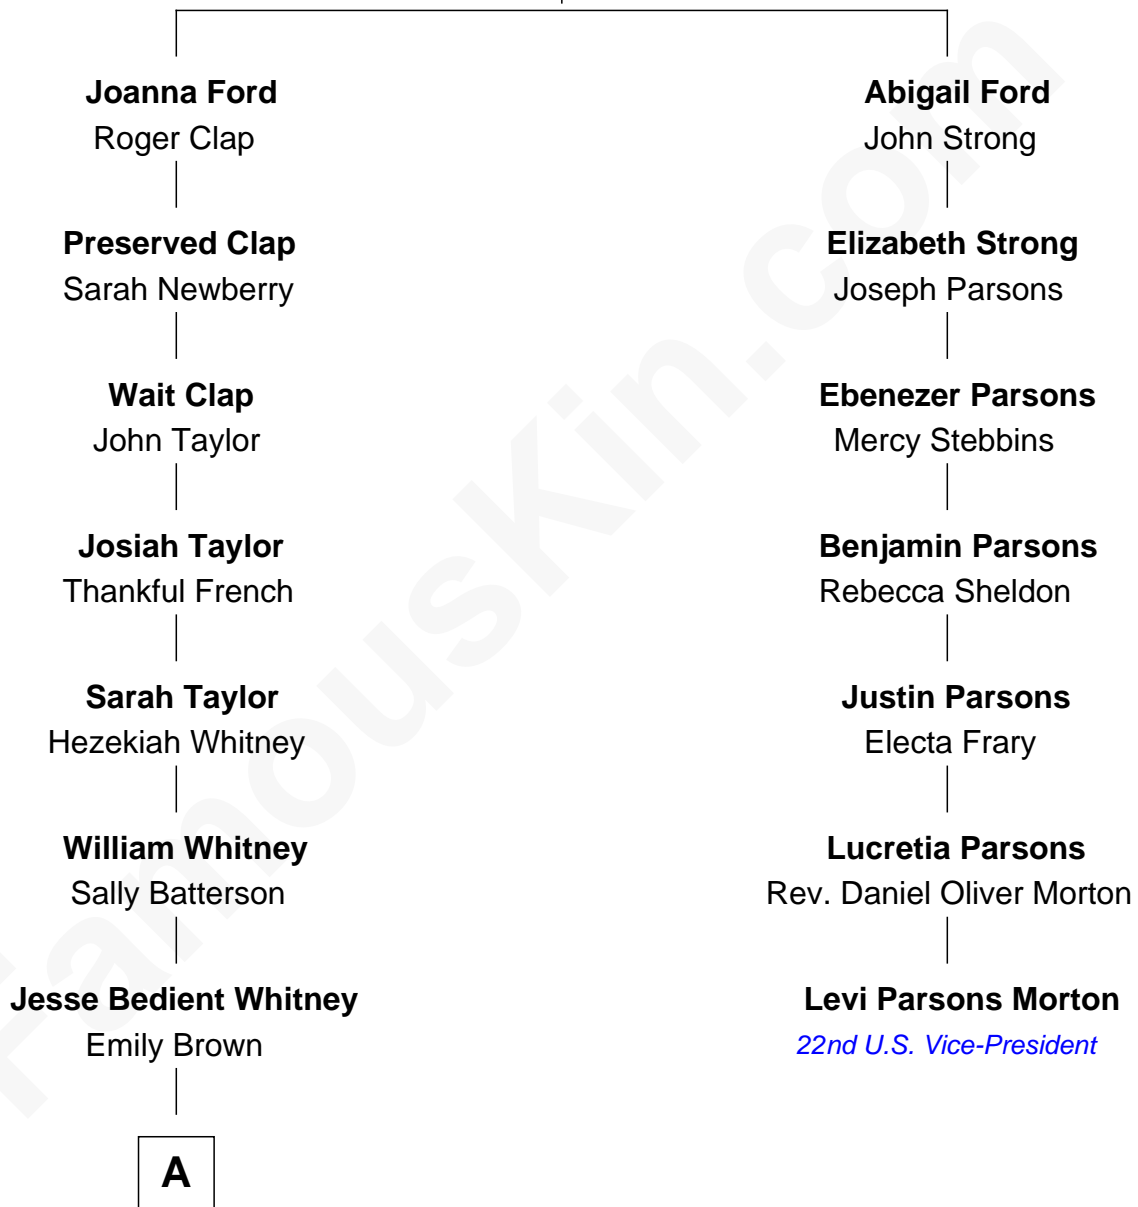

FamousKin.com Relationship Chart of

Mike Huckabee

44th Governor of Arkansas

6th cousin 5 times removed of

Levi Parsons Morton

22nd U.S. Vice-President

Thomas Ford
Elizabeth Charde

A

—
Scott Massena Whitney

Mary A. Bell

—
Charles O. Whitney

Sarah R. Sickler

—
Eva Lorena Whitney

William Thomas Elder

—
Mae Elder

Dorsey Wiles Huckabee