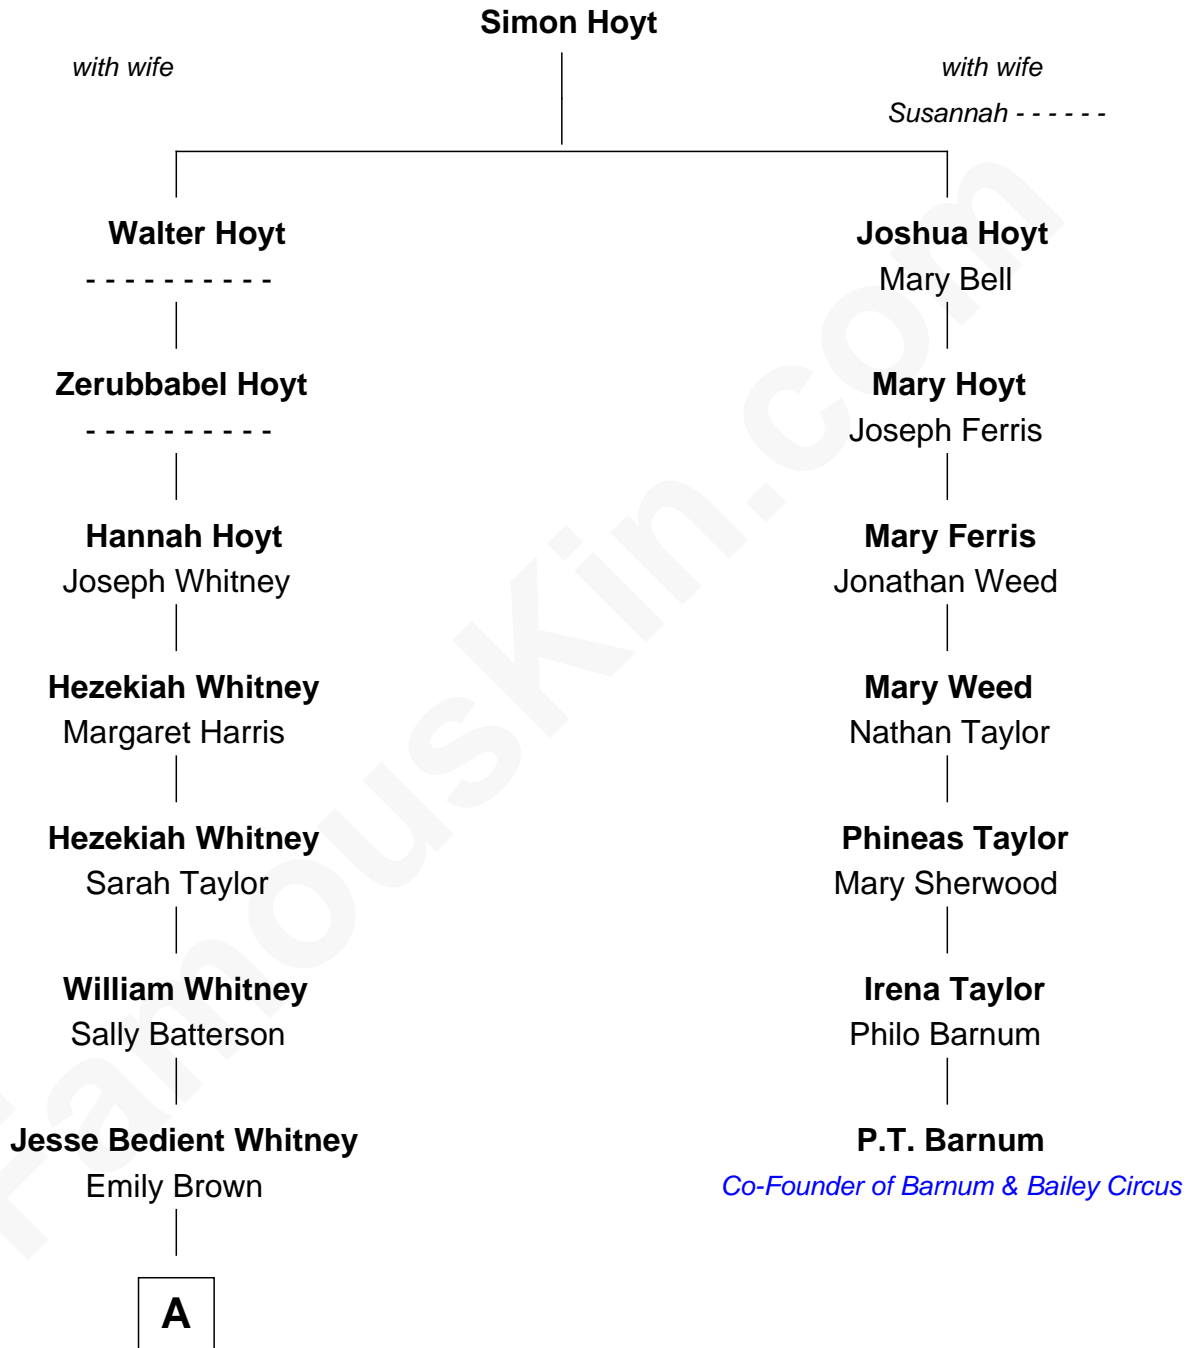

FamousKin.com Relationship Chart of

Mike Huckabee

44th Governor of Arkansas

6th cousin 5 times removed of

P.T. Barnum

Co-Founder of Barnum & Bailey Circus

A

—
Scott Massena Whitney

Mary A. Bell

—
Charles O. Whitney

Sarah R. Sickler

—
Eva Lorena Whitney

William Thomas Elder

—
Mae Elder

Dorsey Wiles Huckabee

—
Mike Huckabee