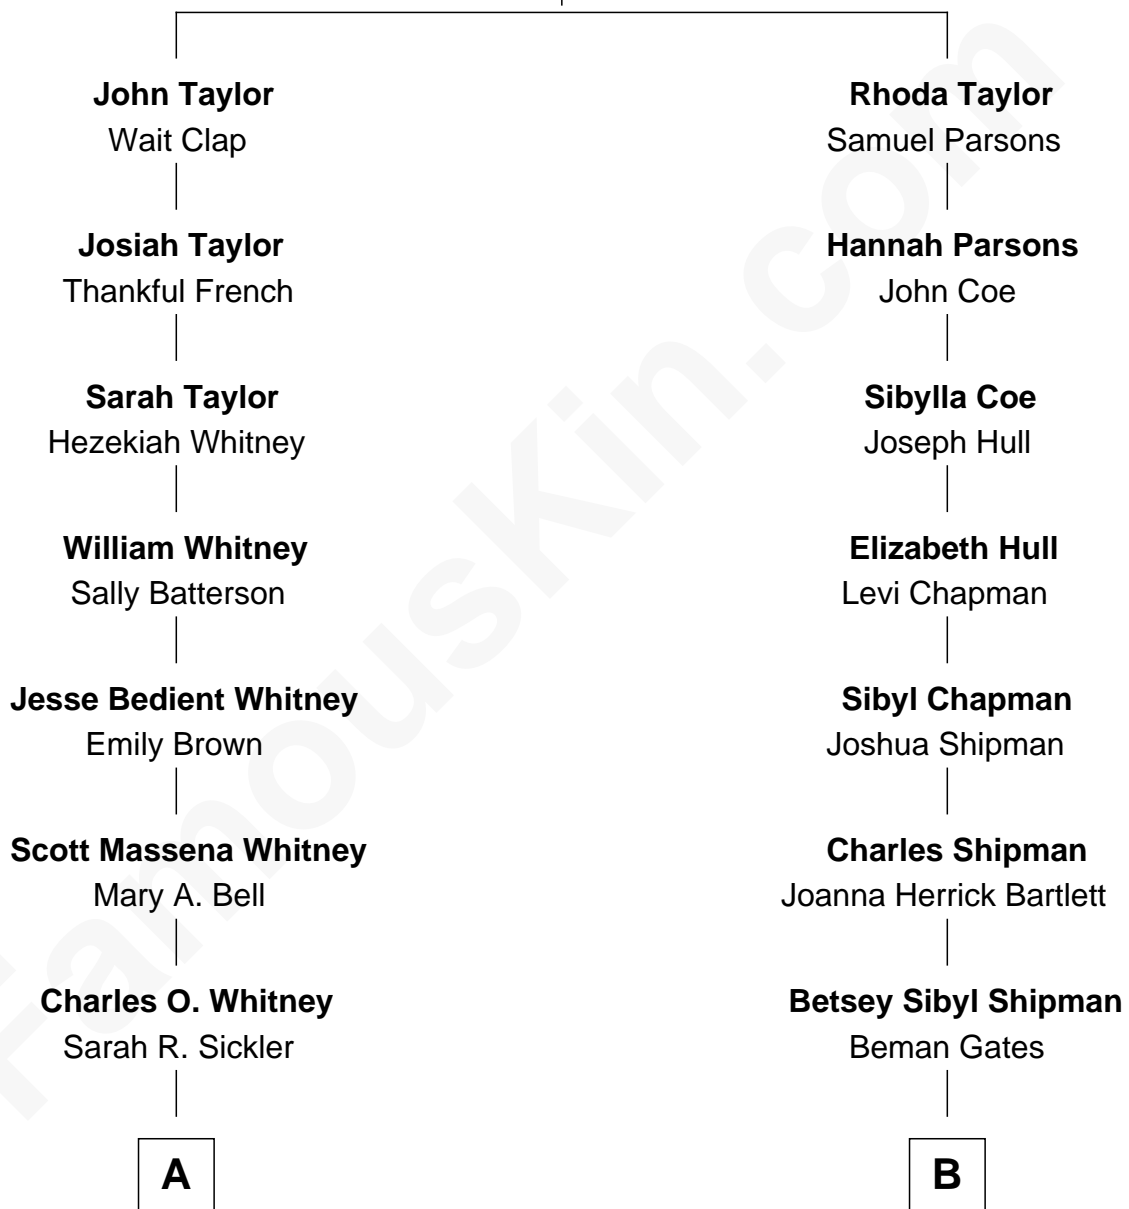

FamousKin.com Relationship Chart of

Mike Huckabee

44th Governor of Arkansas

8th cousin 1 time removed of

Charles Dawes

30th U.S. Vice-President

John Taylor
Thankful Woodward

A

Eva Lorena Whitney
William Thomas Elder

Mae Elder
Dorsey Wiles Huckabee

Mike Huckabee
44th Governor of Arkansas

B

Mary Beman Gates
Brig. Gen. Rufus R. Dawes

Charles Dawes
30th U.S. Vice-President

FamousKin.com